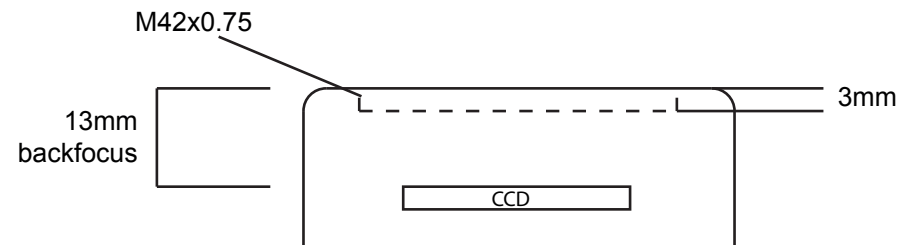

70mm

113mm

Ø57mm

46mm

RJ12 guider port

Ø5.5x2.1mm DC plug

25mm

M42x0.75

13mm  
backfocus

3mm

CCD

Mechanical drawing

Atik Infinity