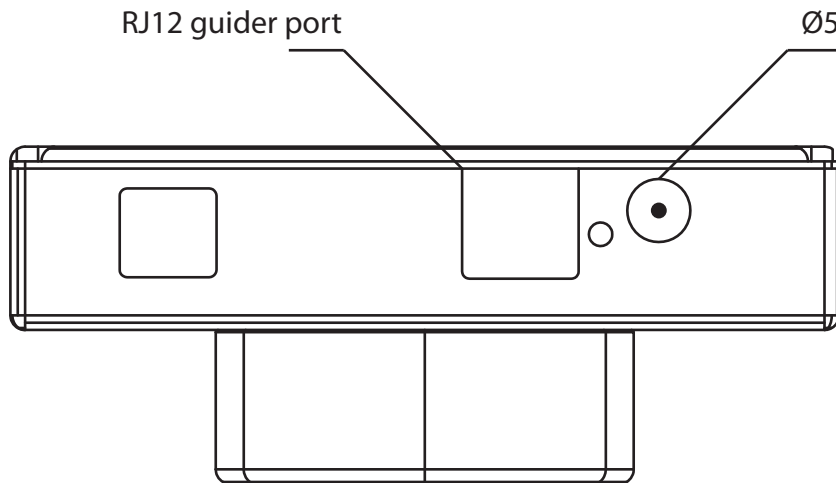

70mm

113mm

Ø57mm

46mm

RJ12 guider port

Ø5.5x2.1mm DC plug

25mm

M42x0.75

13mm  
backfocus

3mm

CCD

Mechanical drawing

Atik Infinity