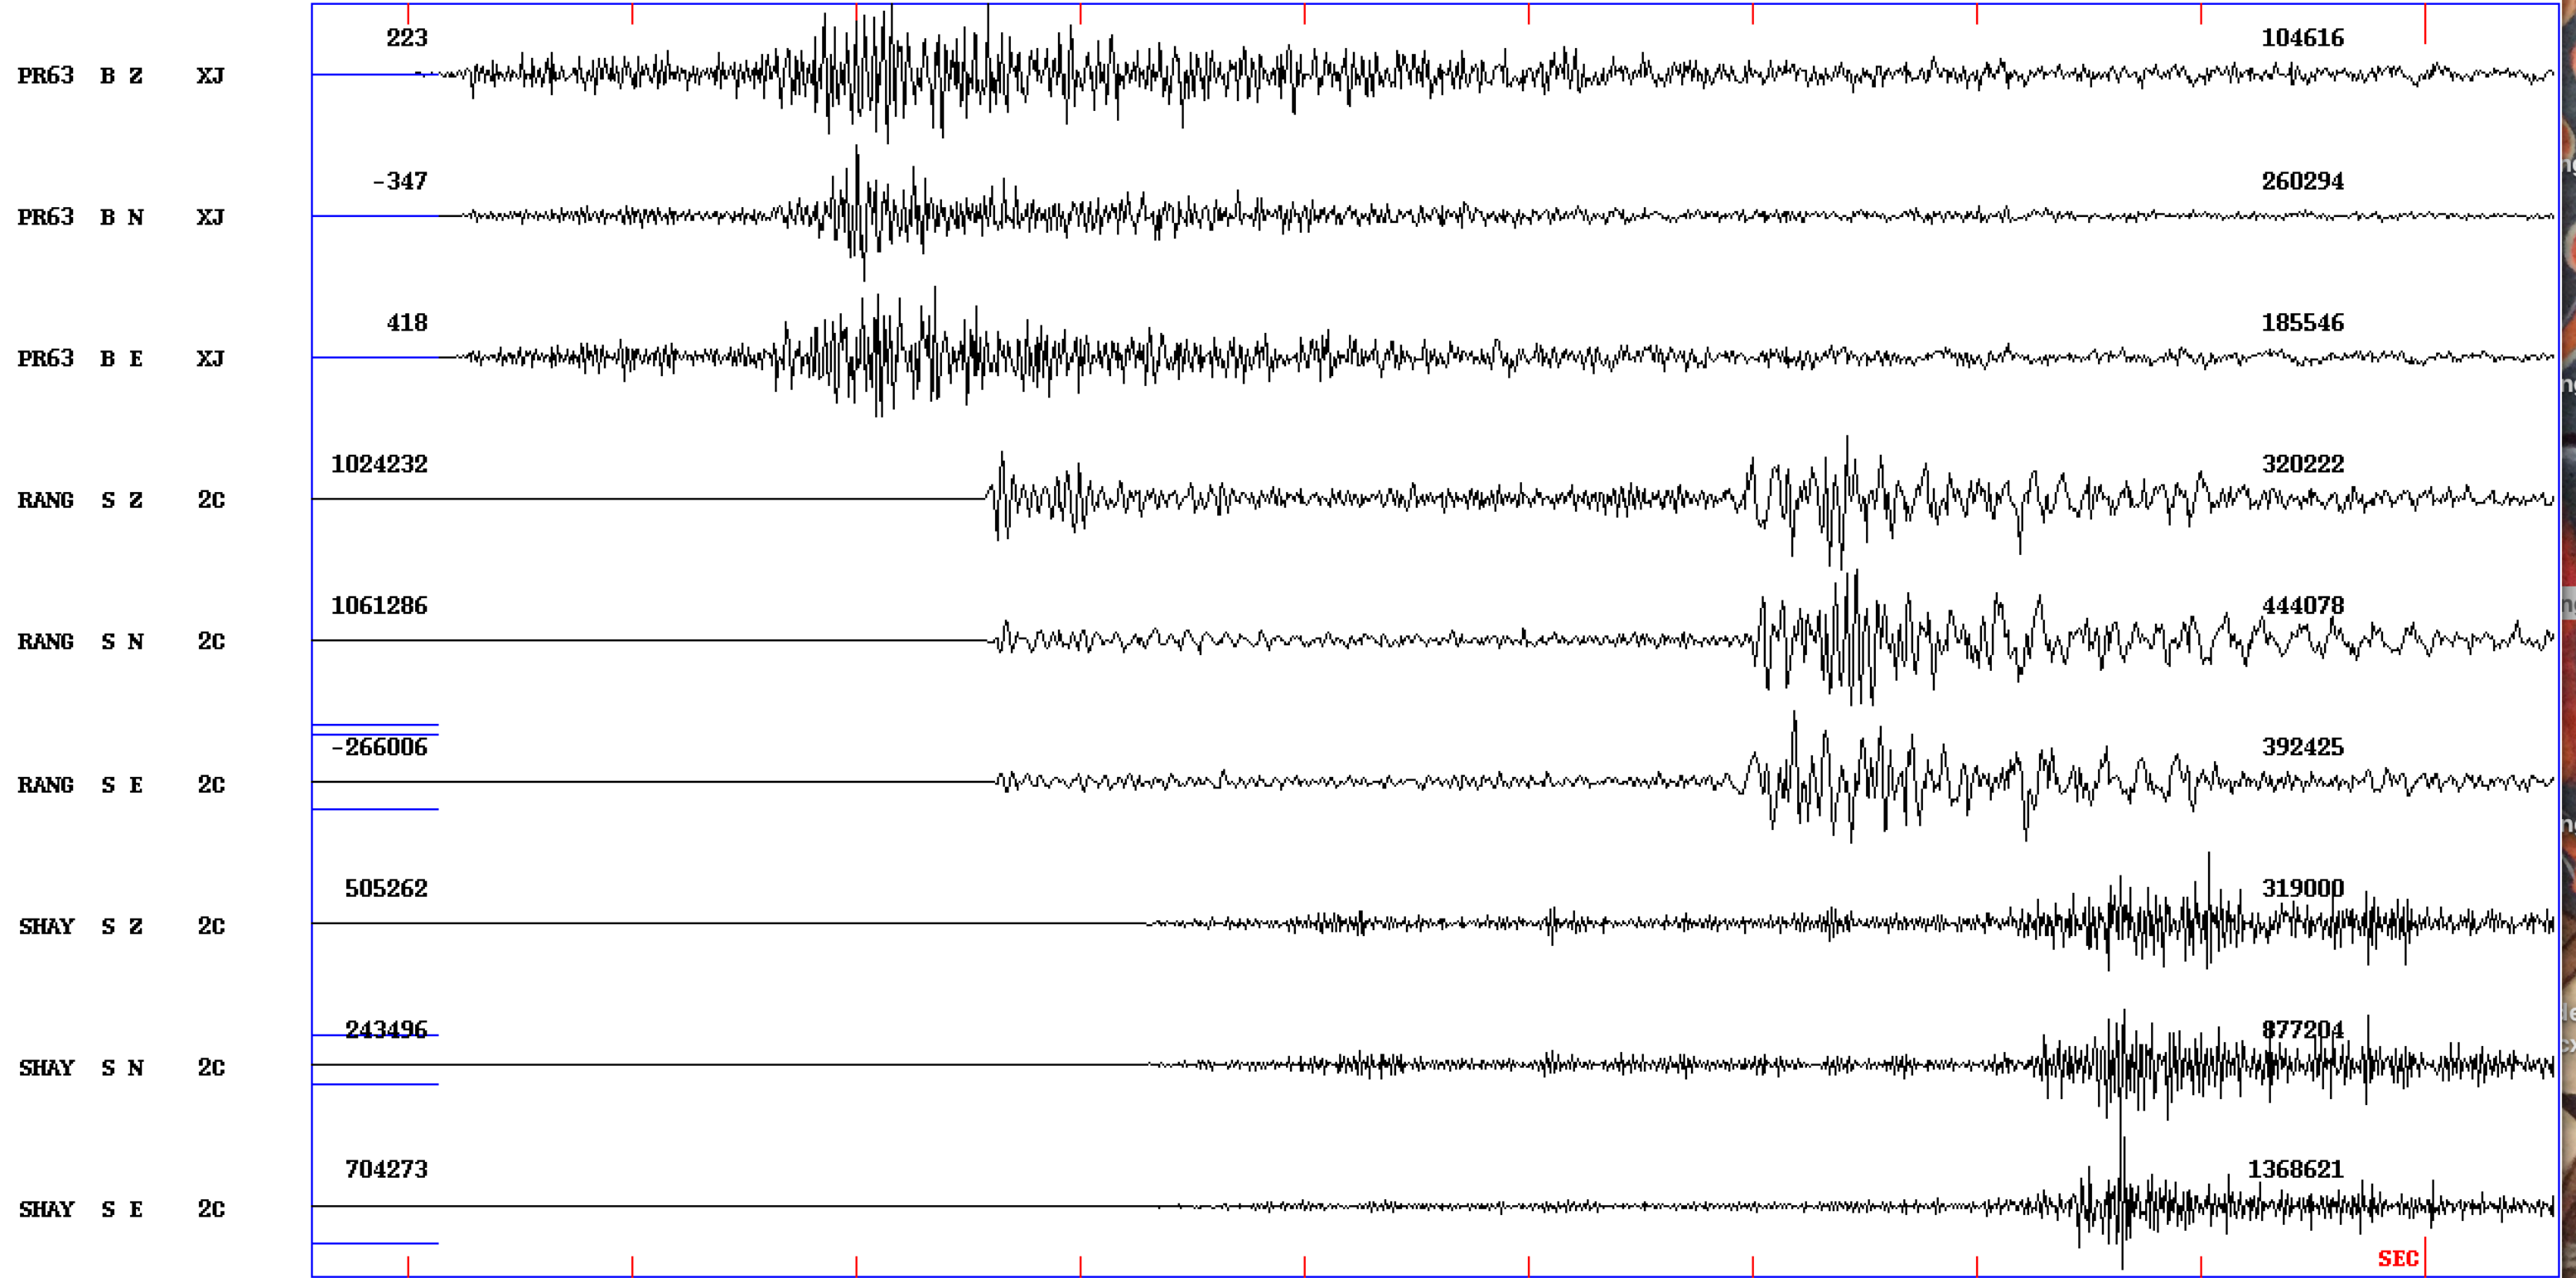

Plot start time: 2014 9 5 17:54 13.575

Event # 55

54m14

16

18

20

22

24

2014 9 5 1753 48.0 L

Plot start time: 2014 9 5 17:54 6.798

Event # 55

54m10

15

20

25

30

SEC

2014 9 5 1753 48.0 L

Plot start time: 2014 9 5 17:54 7.988

Event # 55

54m10

15

20

25

30

35

40

SEC

2014 9 5 1753 48.0 L

Plot start time: 2014 9 5 17:54 12.850

Event # 55

54m15 20 25 30 35 40 45 50 55 55m00 SEC