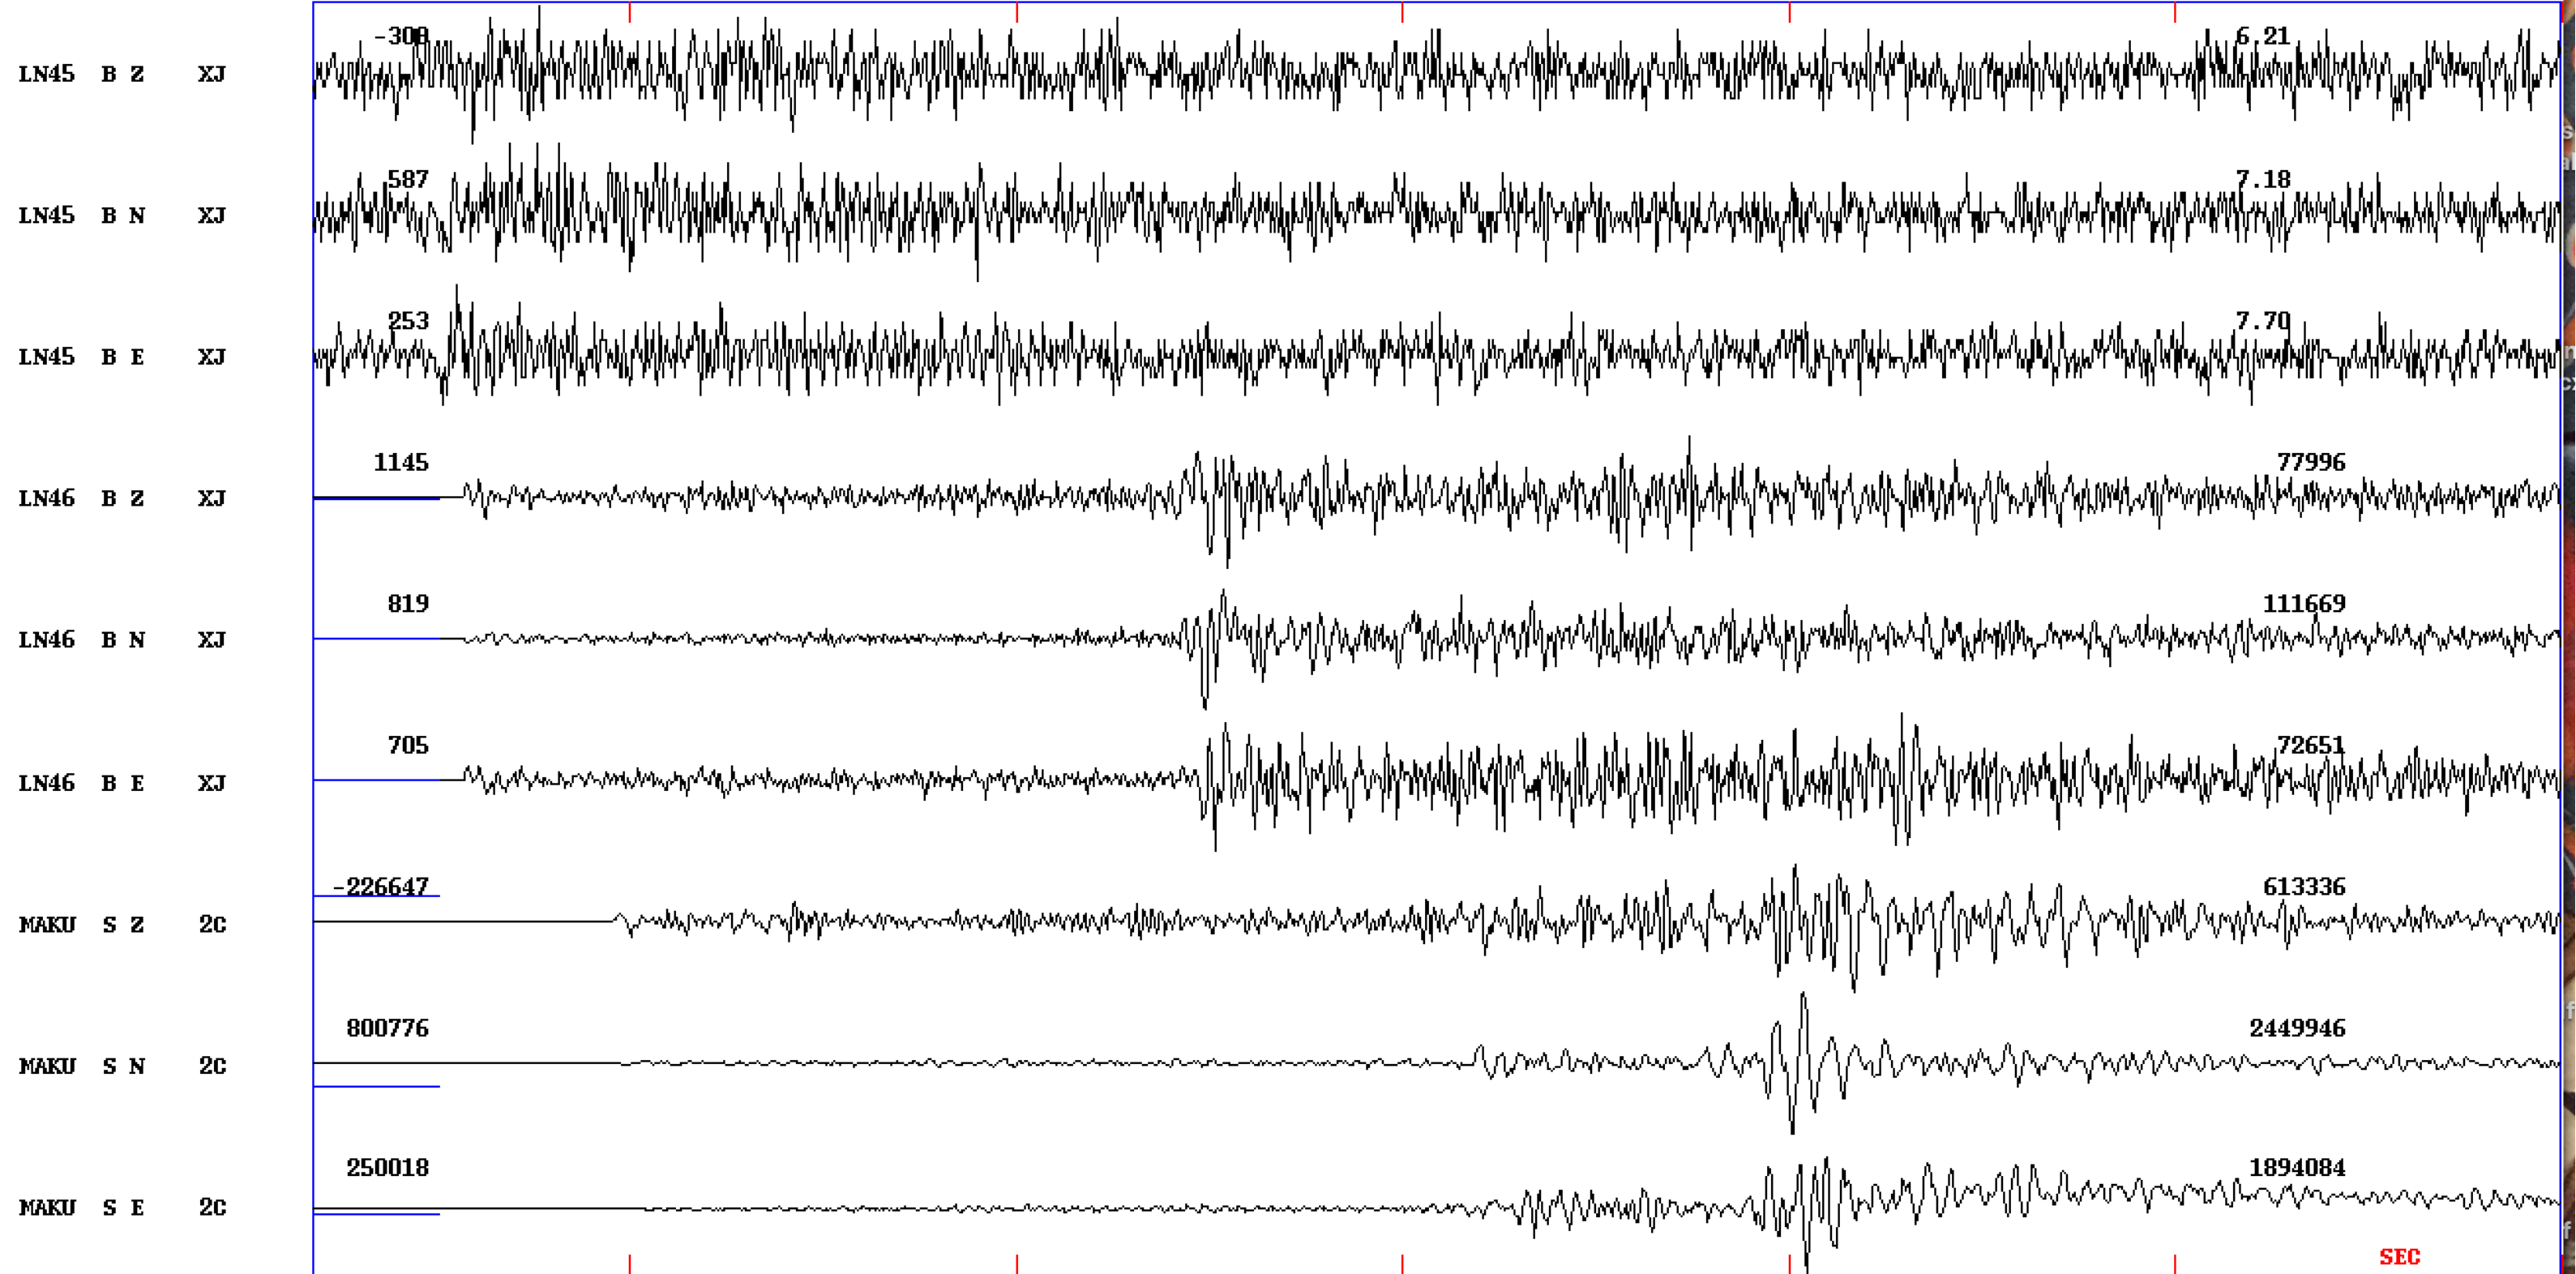

24

26

28

30

32

2014 9 5 1753 48.0 L

Plot start time: 2014 9 5 17:54 5.713

Event # 55

14

15

16

17

18

19

20

21

SEC

2014 9 5 1753 48.0 L

Plot start time: 2014 9 5 17:54 15.906

Event # 55

54m20

25

30

35

Plot start time: 2014 9 5 17:54 13.575

Event # 55

54m14

16

18

20

22

24