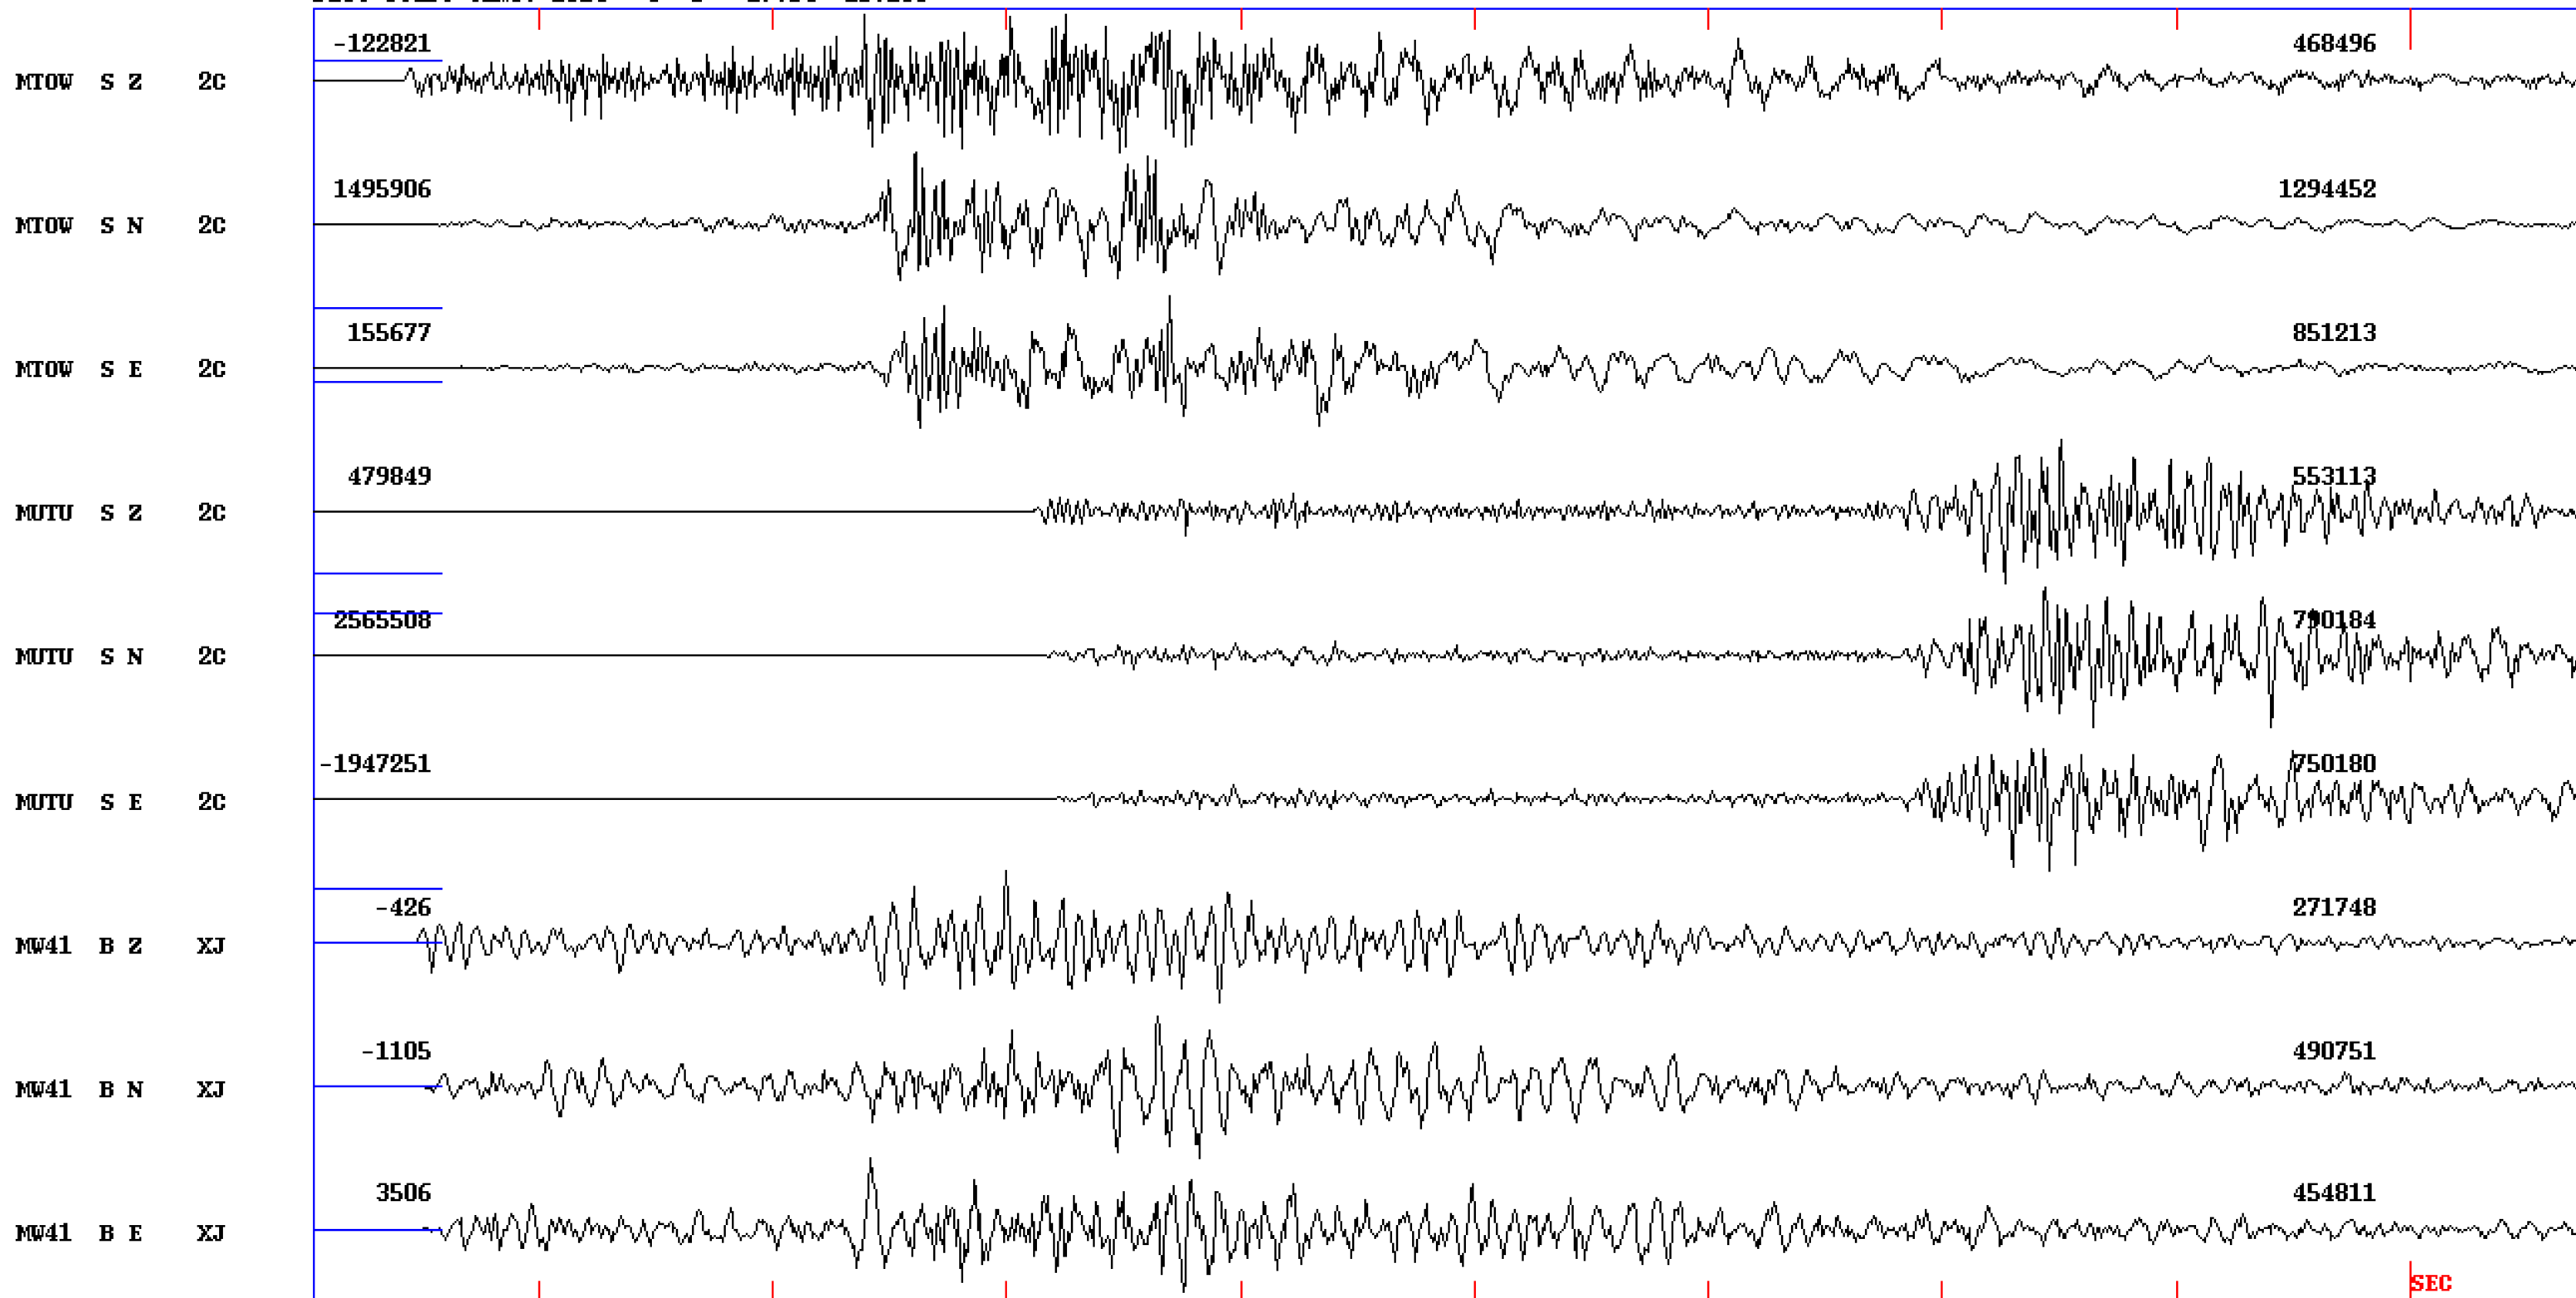

SEC

2014 9 5 1753 48.0 L

Plot start time: 2014 9 5 17:54 15.906

Event # 55

54m20

25

30

35

40

SEC

2014 9 5 1753 48.0 L

Plot start time: 2014 9 5 17:54 15.203

Event # 55

54m20

25

30

Plot start time: 2014 9 5 17:54 13.575

Event # 55

54m14

16

18

20

22

24

2014 9 5 1753 48.0 L

Plot start time: 2014 9 5 17:54 6.798

Event # 55

54m10

15

20

25

30