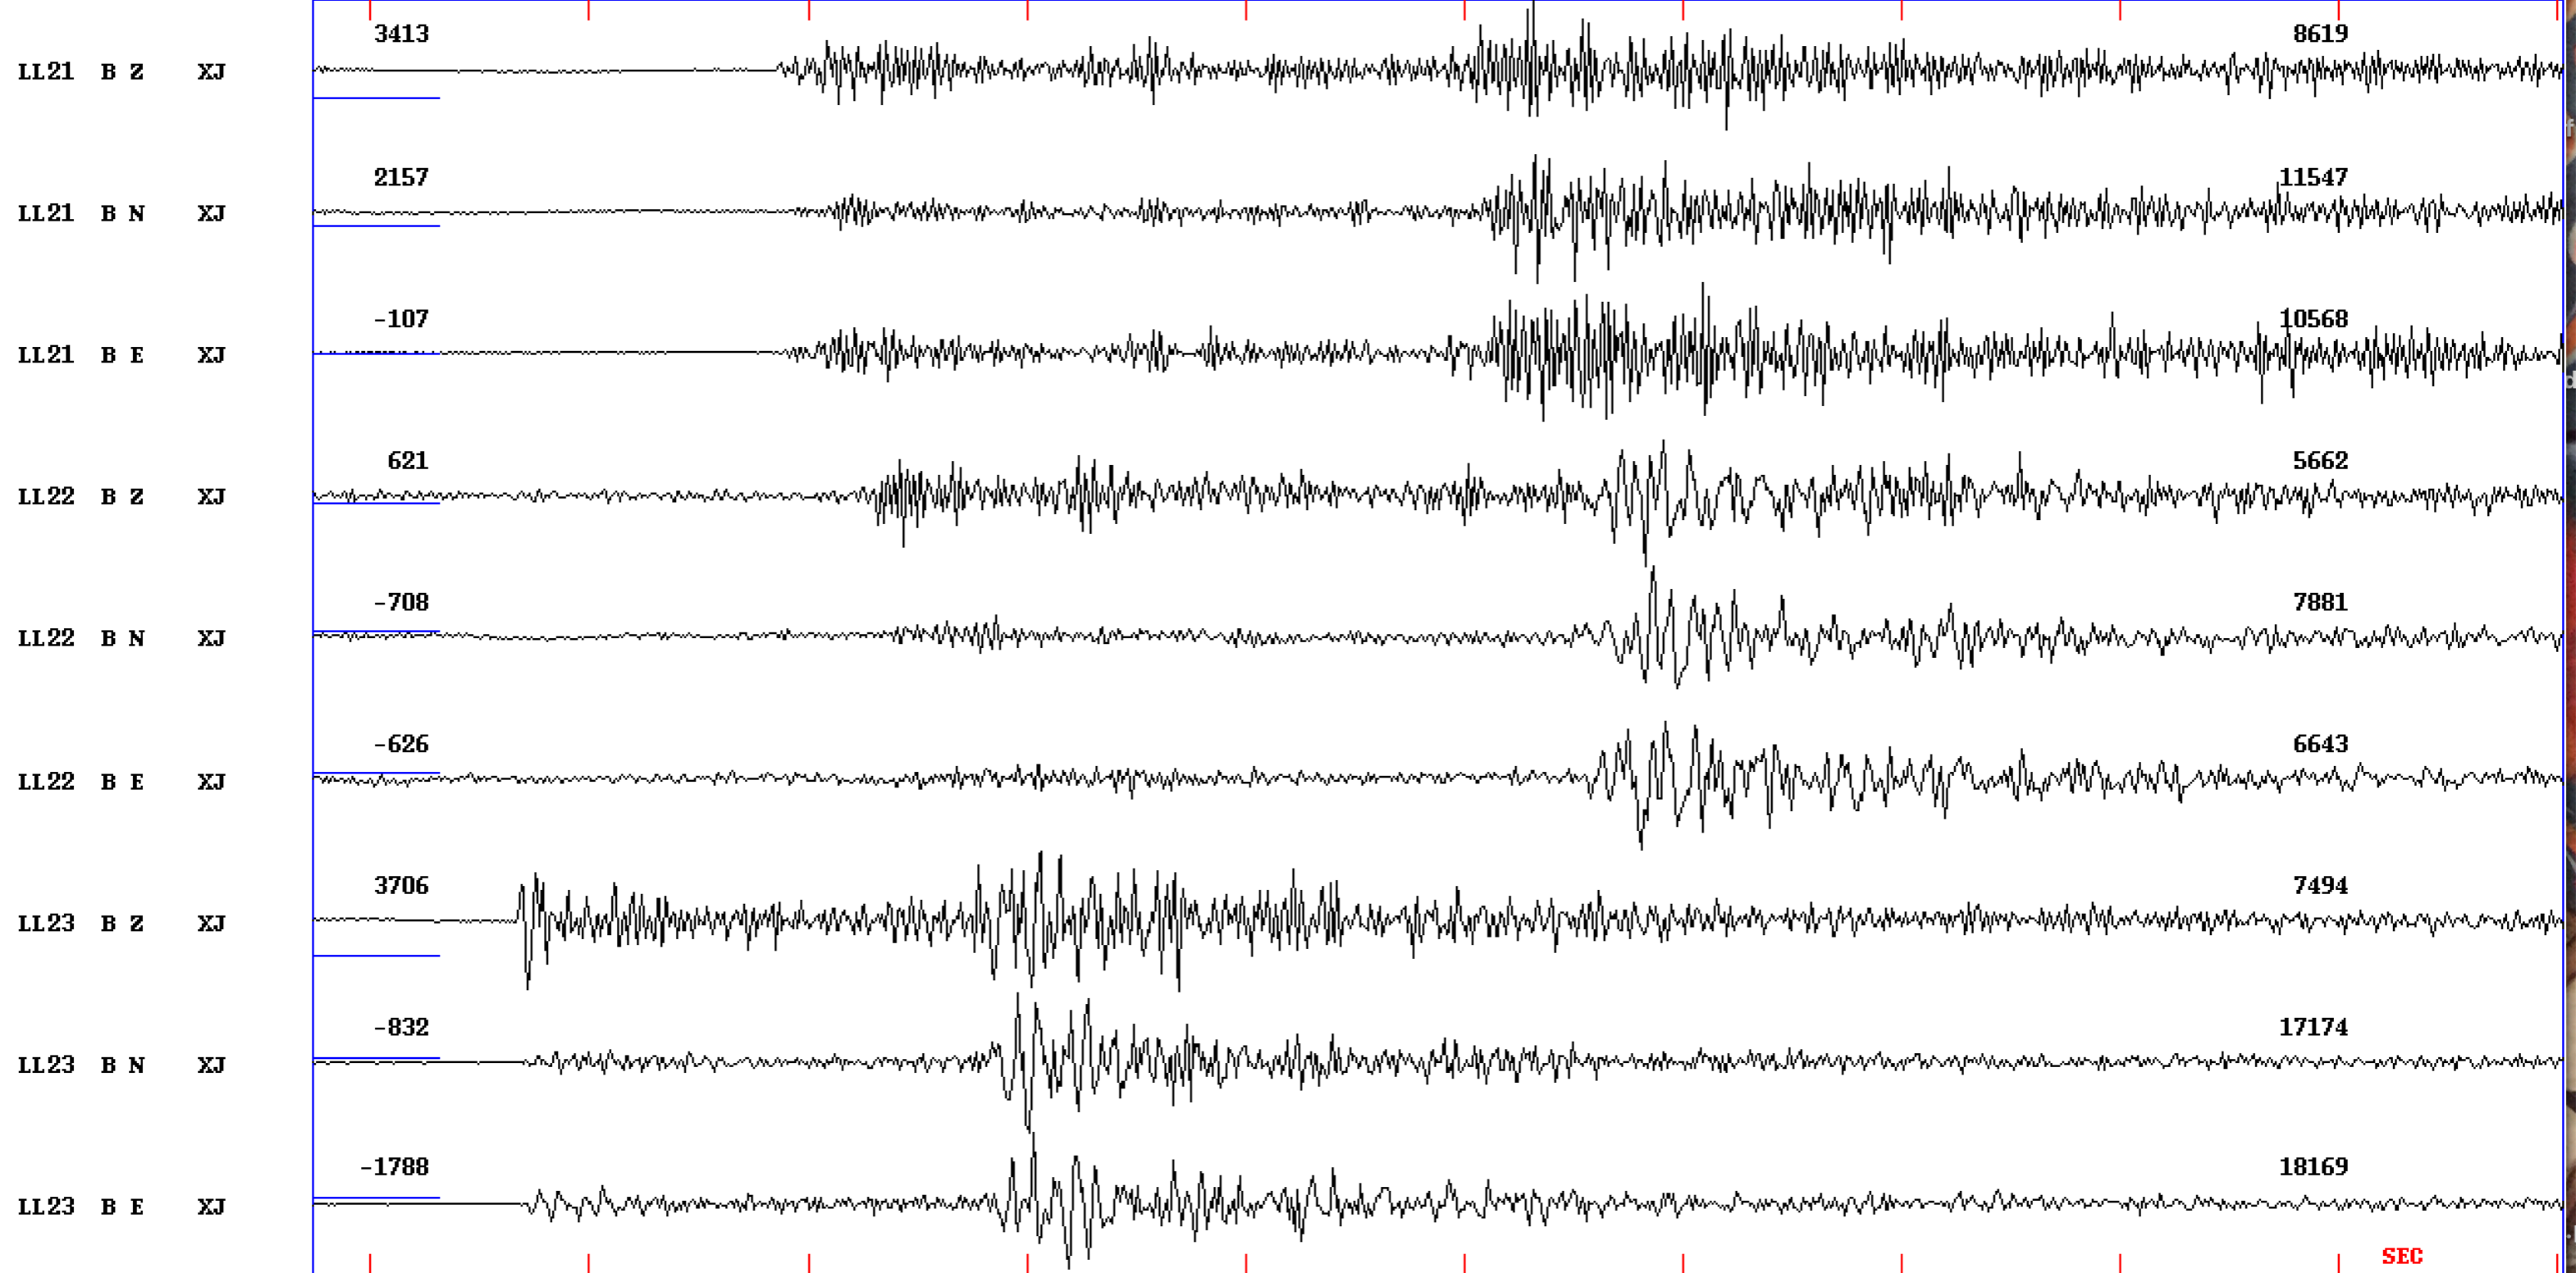

2014 622 1426 59.0 L

Plot start time: 2014 6 22 14:27 19.477

Event # 38

27m20 22 24 26 28 30 32 34 36 38

SEC

2014 622 1426 59.0 L

Plot start time: 2014 6 22 14:27 23.870

Event # 38 27m24 25 26 27 28 29 30 31 32 33 34 35 36 37 38 39 40 41

2014 622 1426 59.0 L

Plot start time: 2014 6 22 14:27 18.215

Event # 38

27m20

22

24

26

28

2014 622 1426 59.0 L
Plot start time: 2014 6 22 14:27 19.865

Event # 38 27m20 22 24 26 28 30 32 34 36 38

2014 622 1426 59.0 L

Plot start time: 2014 6 22 14:27 21.916

Event # 38 27m22 23 24 25 26 27 28 29 30 31 32 33 34 35 36 37 38 39

2014 622 1426 59.0 L

Plot start time: 2014 6 22 14:27 31.862

Event # 38

27.35

40

45

50

55