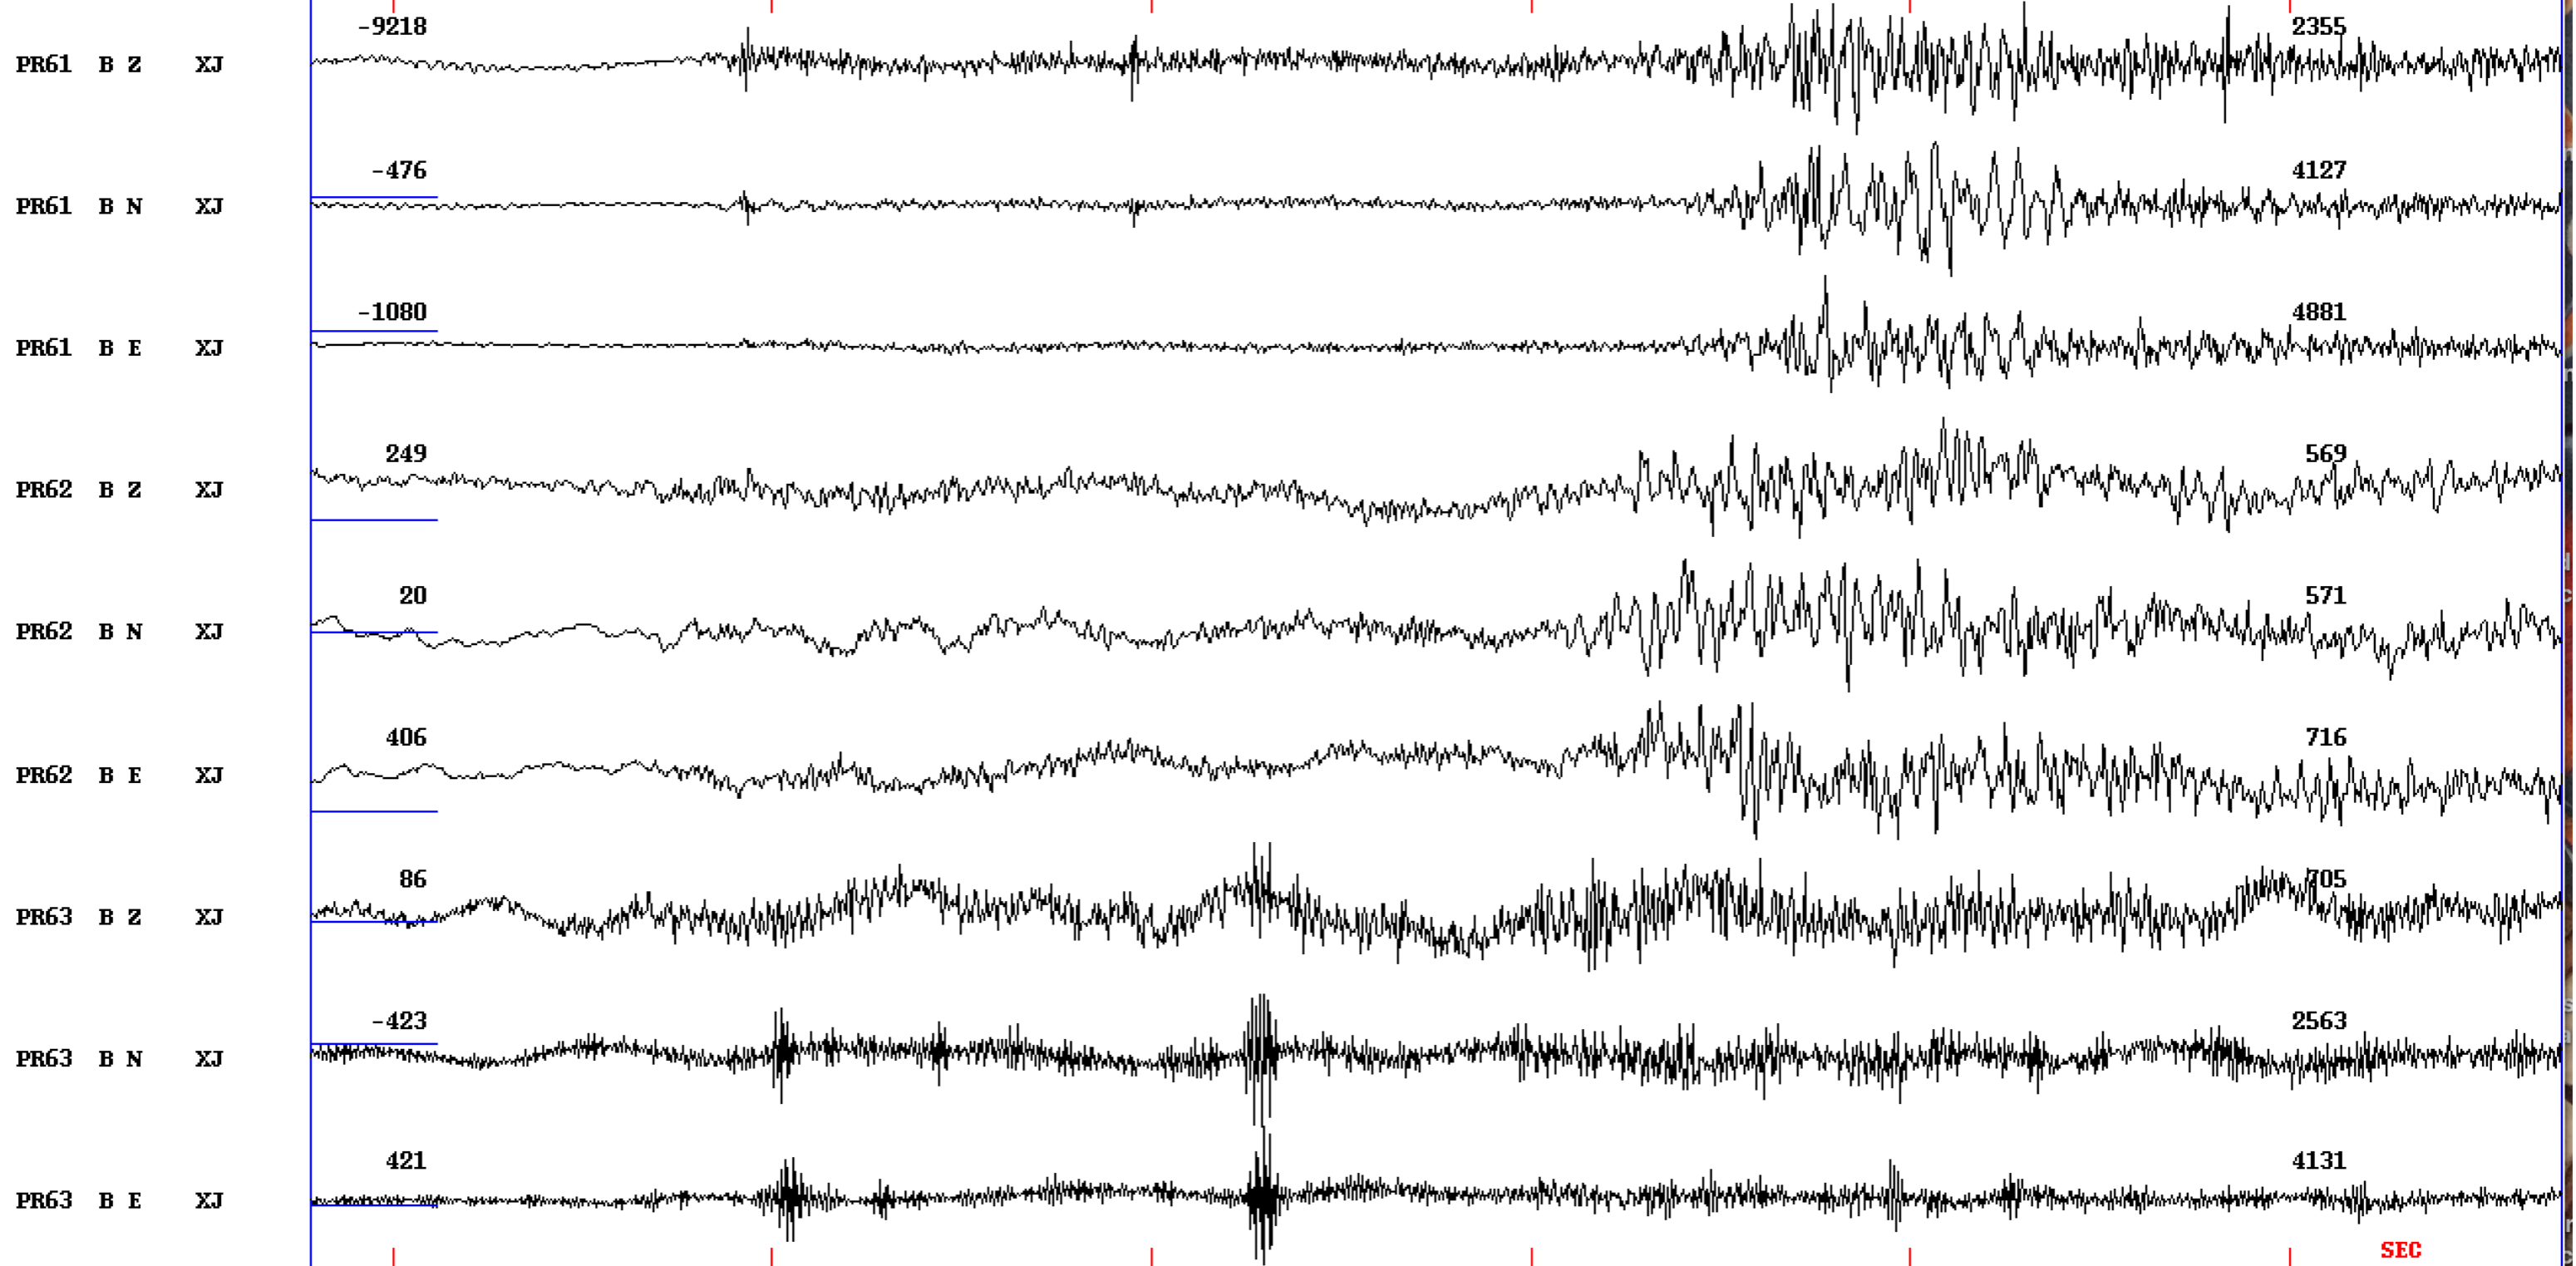

50

2014 622 1426 59.0 L

Plot start time: 2014 6 22 14:27 22.922

Event # 38

27m25

30

35

40

45

50

SEC

2014 622 1426 59.0 L

Plot start time: 2014 6 22 14:27 26.151

Event # 38

27m28

30

2014 622 1426 59.0 L

Plot start time: 2014 6 22 14:27 28.930

Event # 38

27m30

35

40

45

50

55

2014 622 1426 59.0 L

Plot start time: 2014 6 22 14:27 18.697

Event # 38

27m20

22

24

26