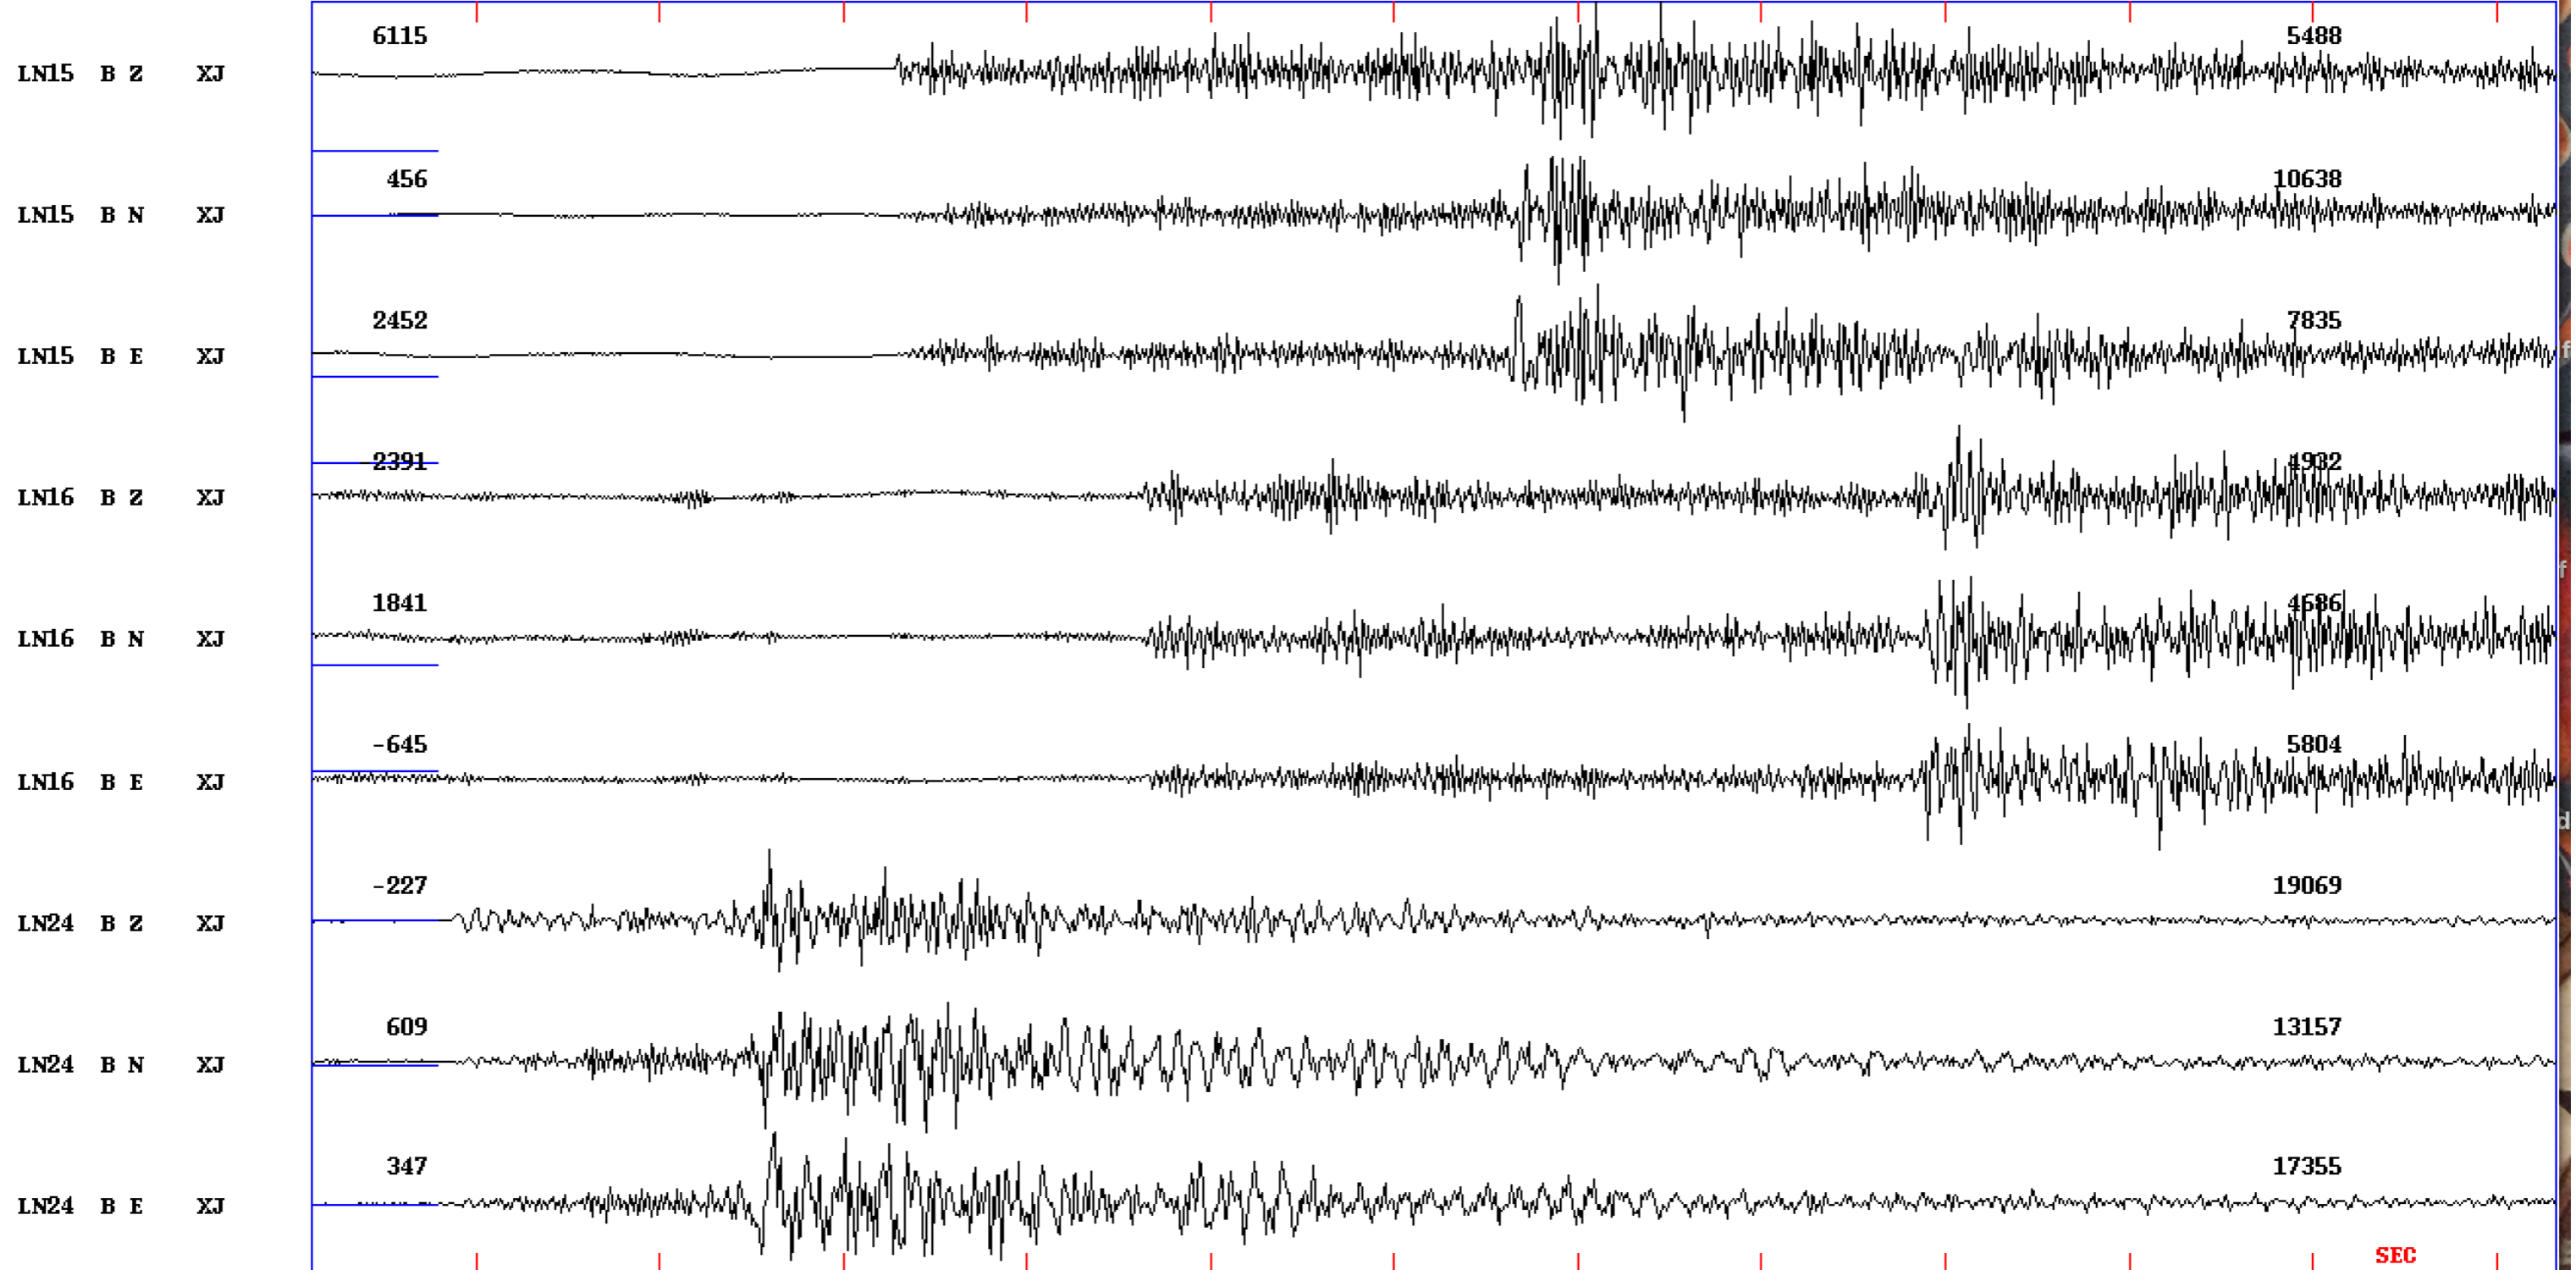

2014 622 1426 59.0 L

Plot start time: 2014 6 22 14:27 19.477

Event # 38

27m20 22 24 26 28 30 32 34 36 38

SEC

2014 622 1426 59.0 L

Plot start time: 2014 6 22 14:27 23.870

Event # 38 27m24 25 26 27 28 29 30 31 32 33 34 35 36 37 38 39 40 41

2014 622 1426 59.0 L

Plot start time: 2014 6 22 14:27 18.215

Event # 38

27m20

22

24

26

28

2014 622 1426 59.0 L
Plot start time: 2014 6 22 14:27 19.865

Event # 38 27m20 22 24 26 28 30 32 34 36 38

2014 622 1426 59.0 L

Plot start time: 2014 6 22 14:27 21.916

Event # 38 27m22 23 24 25 26 27 28 29 30 31 32 33 34 35 36 37 38 39

2014 622 1426 59.0 L

Plot start time: 2014 6 22 14:27 31.862

Event # 38

27.35

40

45

50

55