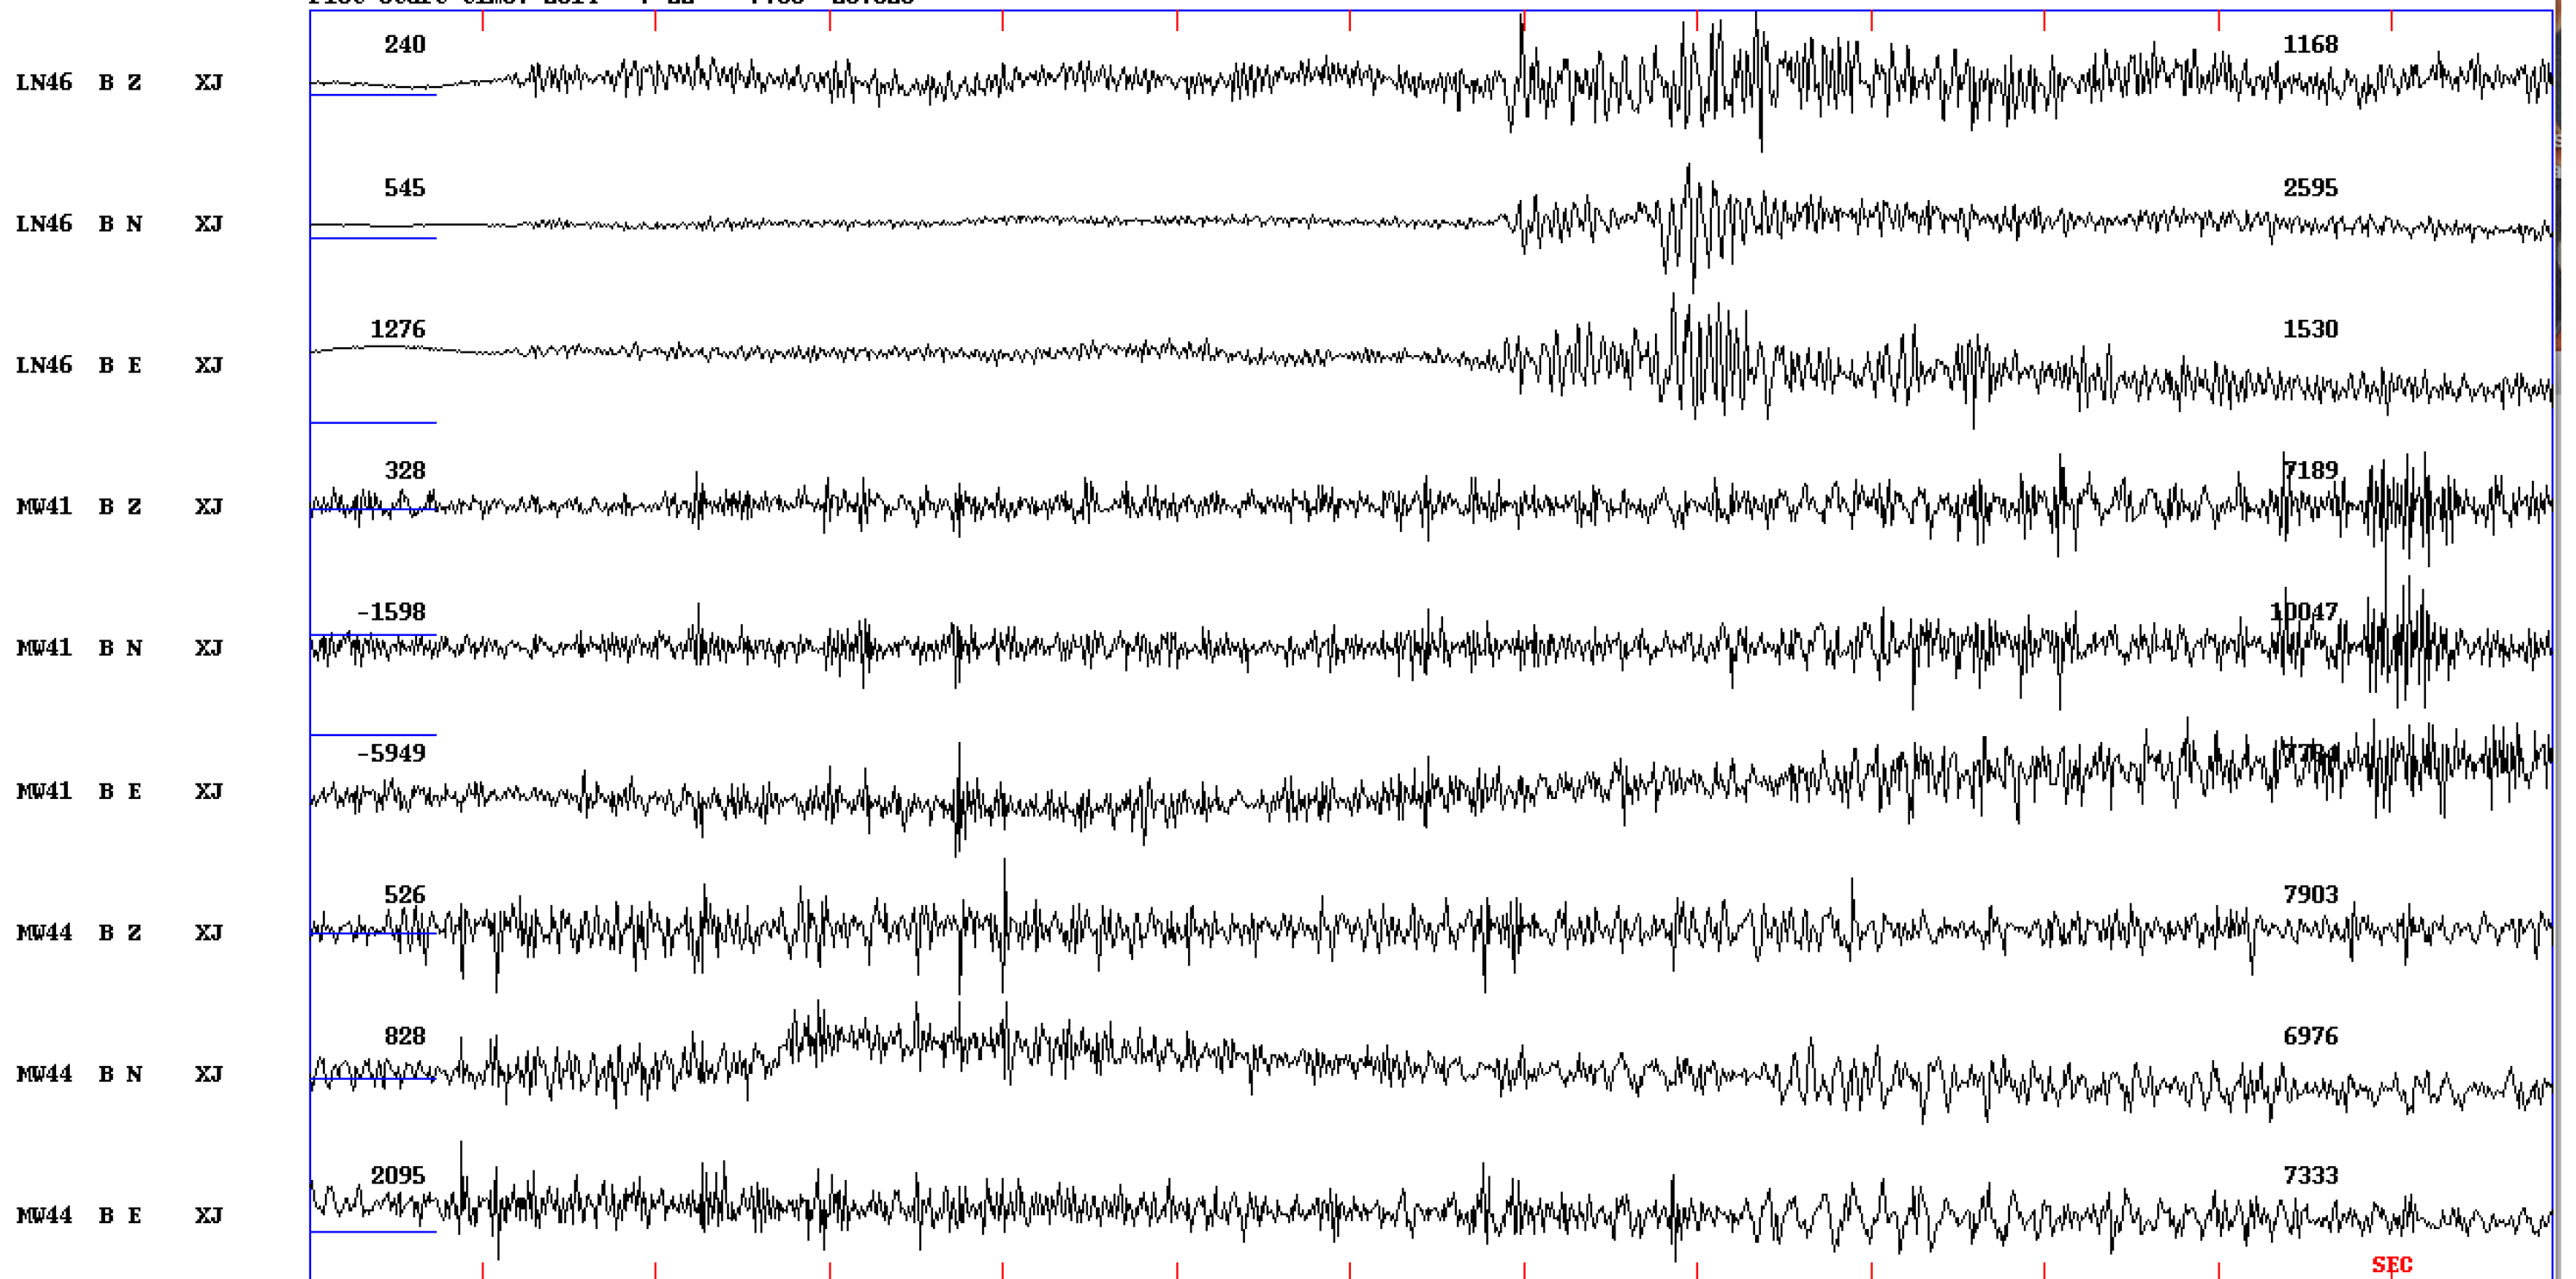

2014 722 737 58.0 L

Plot start time: 2014 7 22 7:38 17.157

Event # 165

38m18 19 20 21 22 23 24 25 26 27

SEC

2014 722 737 58.0 L

Plot start time: 2014 7 22 7:38 17.611

Event # 165

26

2

2014 722 737 58.0 L

Plot start time: 2014 7 22 7:38 28.028

Event # 165

30 32 34 36 38 40 42 44 46 48 50 52 SEC

2014 722 737 58.0 L

Plot start time: 2014 7 22 7:38 24.539

40

42

44

2014 722 737 58.0 L

Plot start time: 2014 7 22 7:38 19.397

Event # 165

35m 20 22 24 26 28 30 32 34 36 38 40 42 SEC

2014 722 737 58.0 L

Plot start time: 2014 7 22 7:38 21.644

Event # 165

38m22 23 24 25 26 27 28 29 30 31 32 33 34 35

2014 722 737 58.0 L

Plot start time: 2014 7 22 7:38 24.179

Event # 165

38m25

30