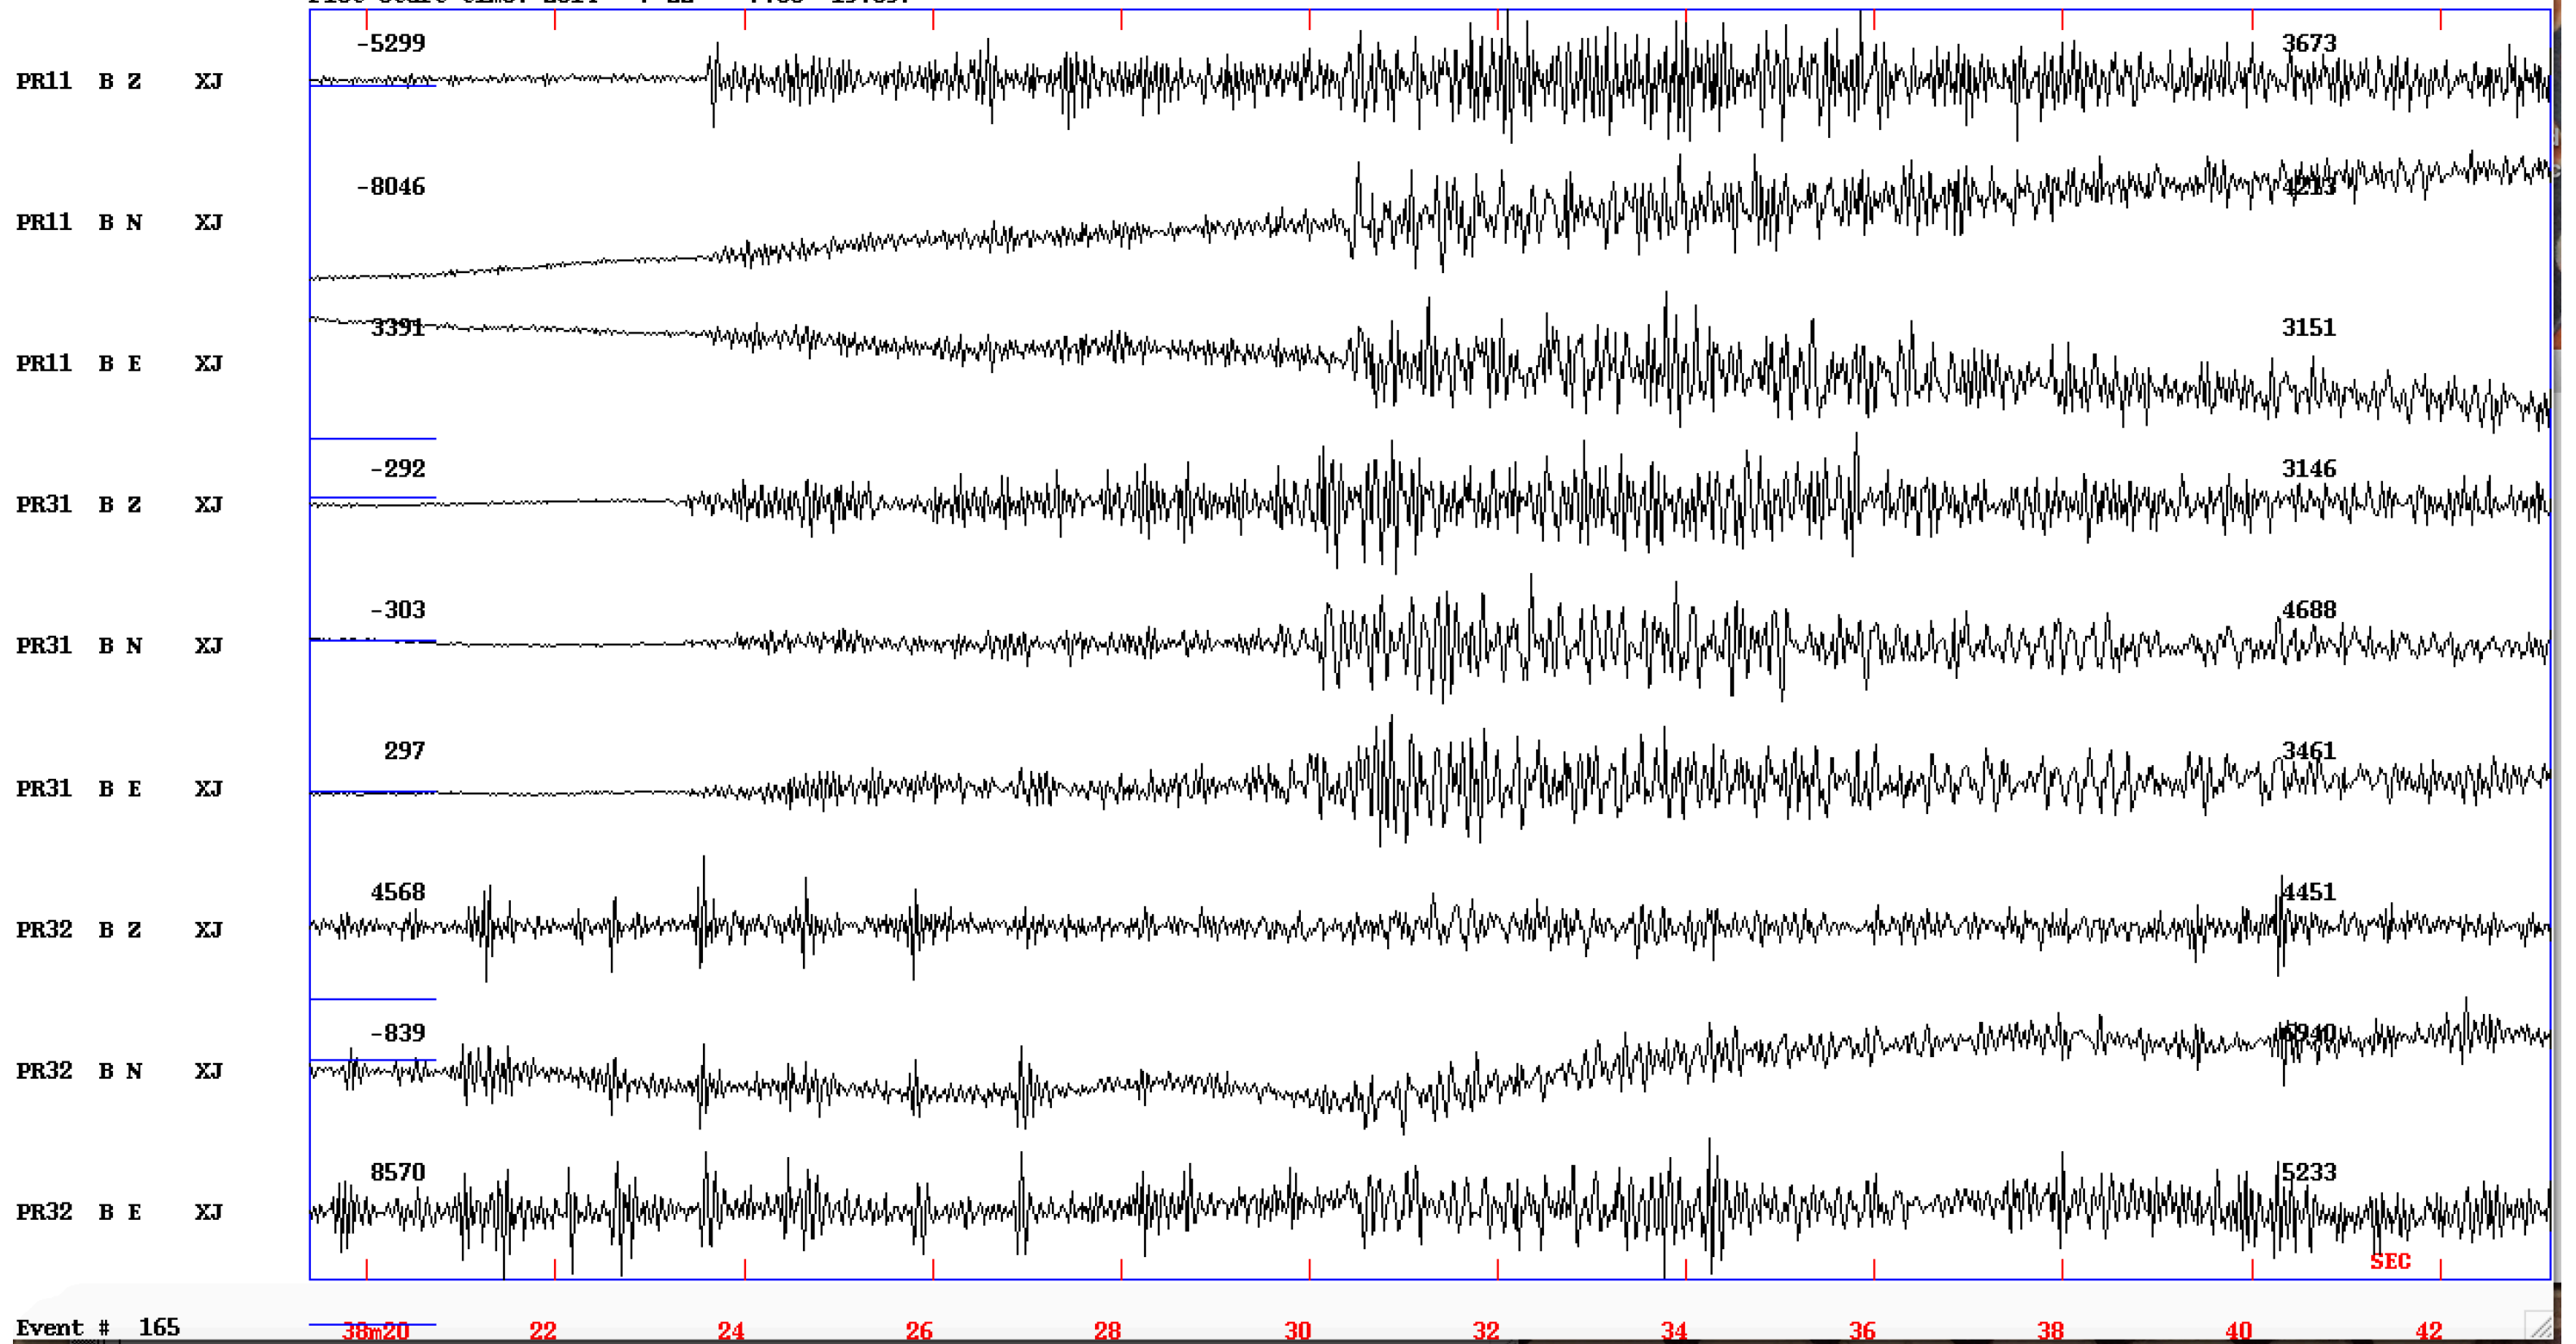

2014 722 737 58.0 L

Plot start time: 2014 7 22 7:38 17.157

Event # 165

38m18 19 20 21 22 23 24 25 26 27

SEC

2014 722 737 58.0 L

Plot start time: 2014 7 22 7:38 17.611

Event # 165

26

2

2014 722 737 58.0 L

Plot start time: 2014 7 22 7:38 28.028

Event # 165

30 32 34 36 38 40 42 44 46 48 50 52 SEC

2014 722 737 58.0 L

Plot start time: 2014 7 22 7:38 24.539

40

42

44

2014 722 737 58.0 L

Plot start time: 2014 7 22 7:38 19.397

Event # 165

35m 20 22 24 26 28 30 32 34 36 38 40 42 SEC

2014 722 737 58.0 L

Plot start time: 2014 7 22 7:38 21.644

Event # 165

38m22 23 24 25 26 27 28 29 30 31 32 33 34 35

2014 722 737 58.0 L

Plot start time: 2014 7 22 7:38 24.179

Event # 165

38m25

30