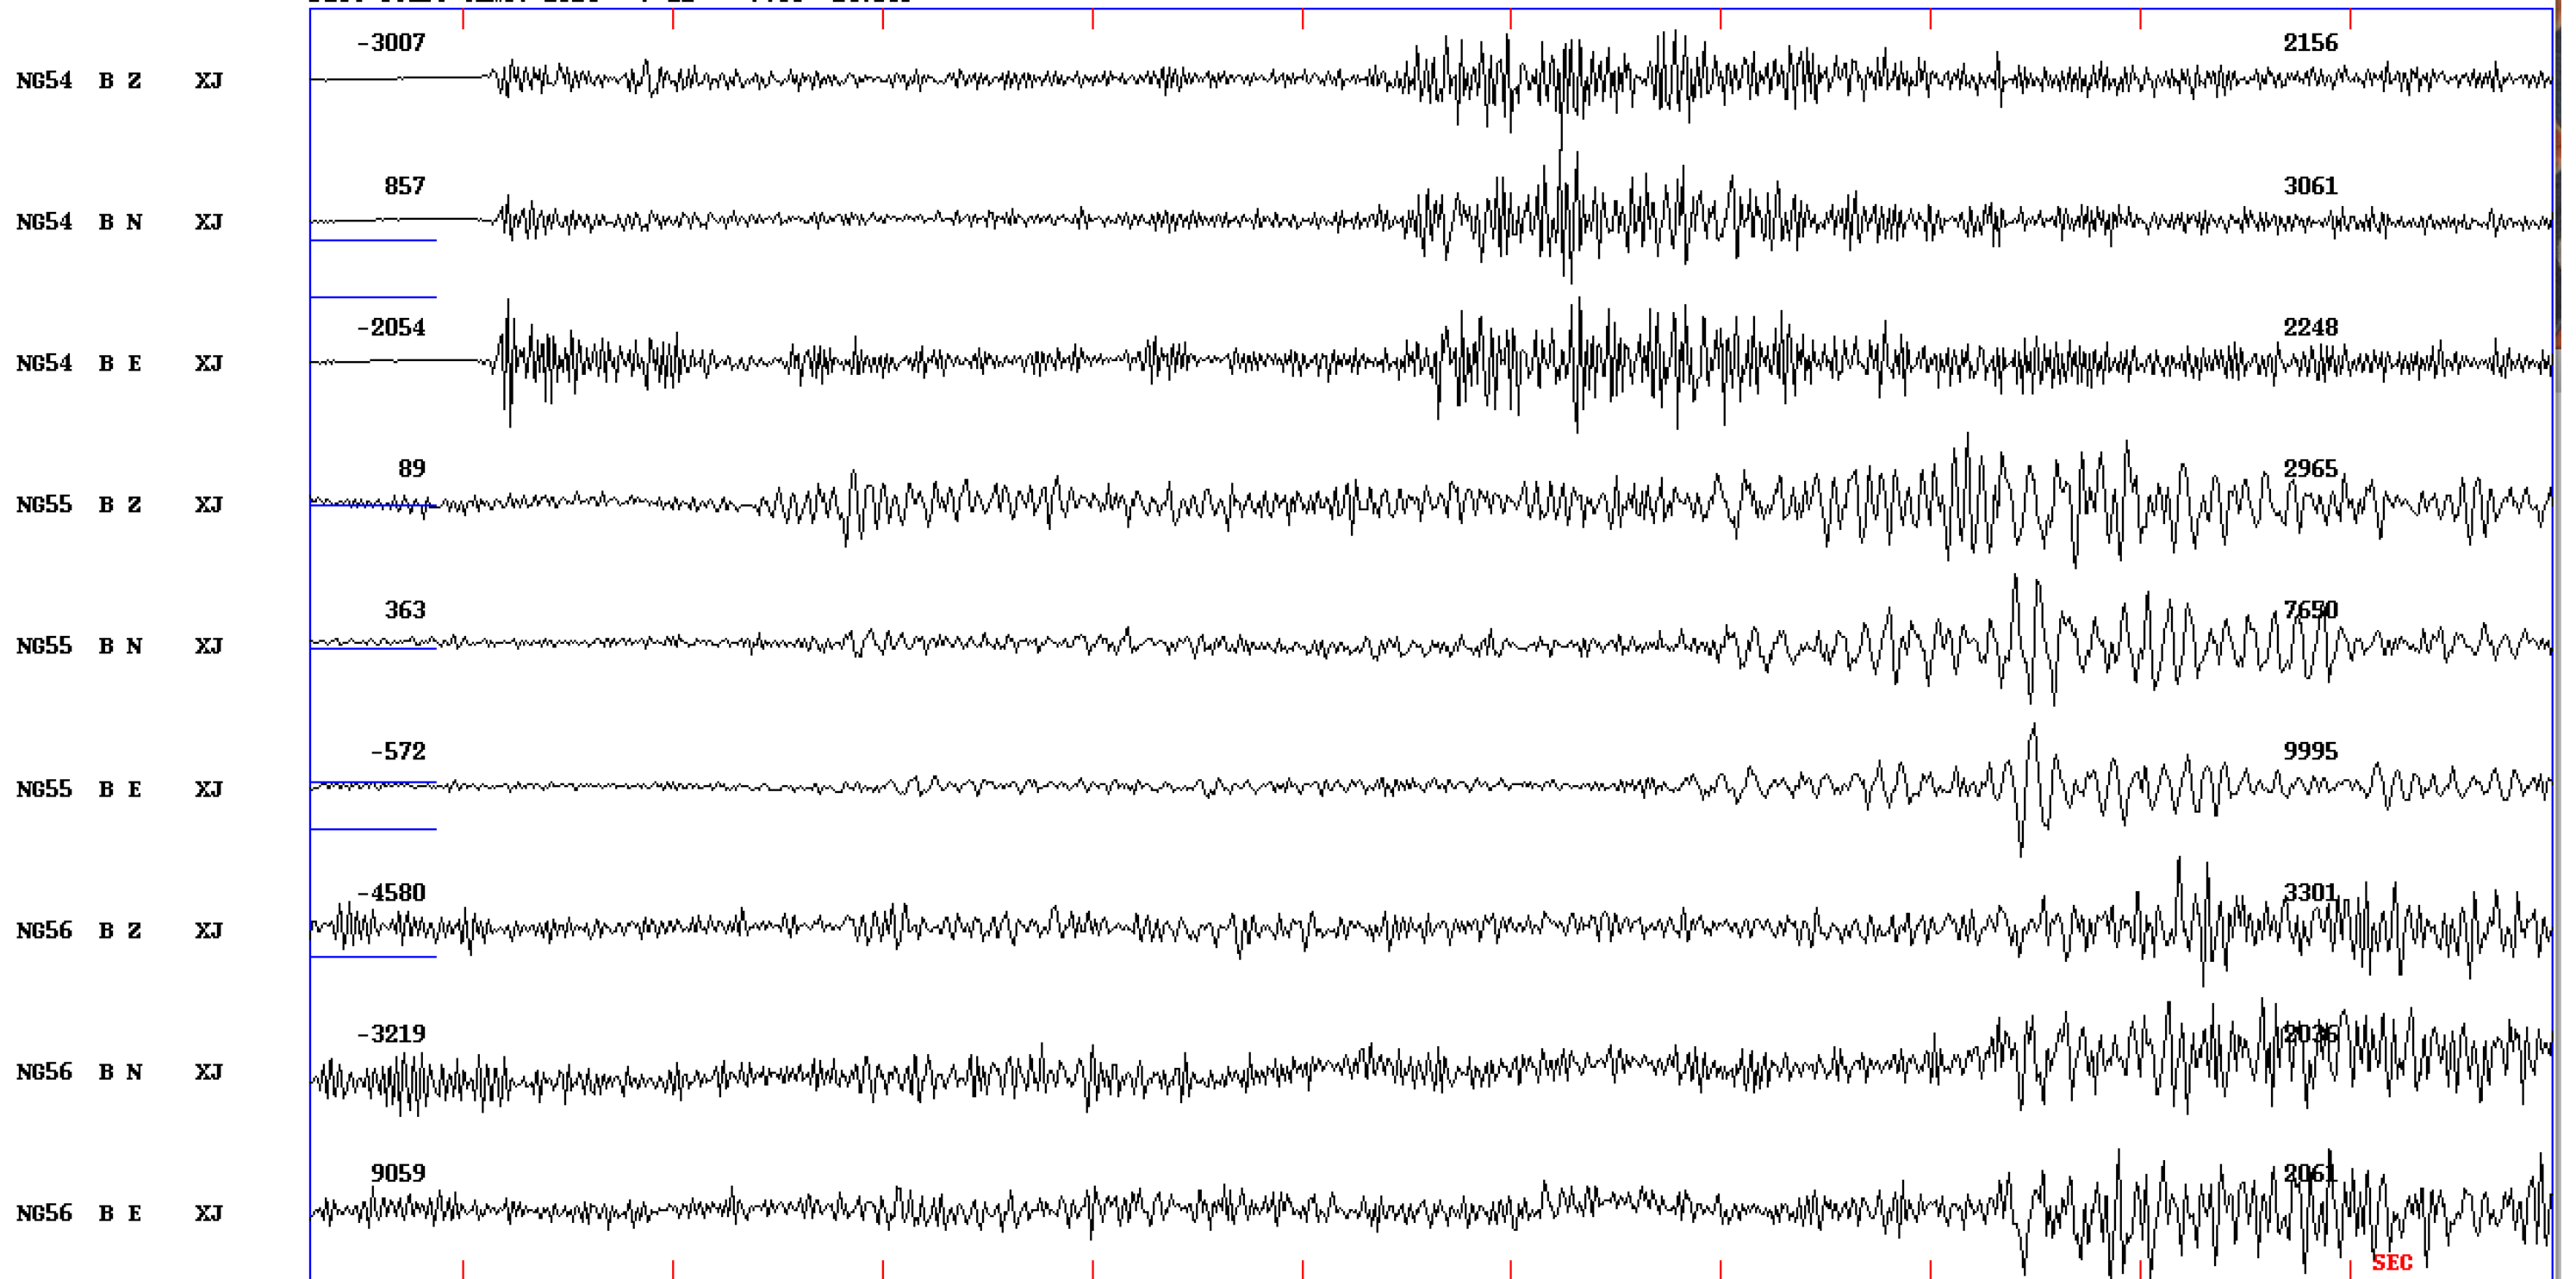

2014 722 737 58.0 L

Plot start time: 2014 7 22 7:38 17.157

Event # 165

38m18 19 20 21 22 23 24 25 26 27

SEC

2014 722 737 58.0 L

Plot start time: 2014 7 22 7:38 17.611

Event # 165

26

2

2014 722 737 58.0 L

Plot start time: 2014 7 22 7:38 28.028

Event # 165

30 32 34 36 38 40 42 44 46 48 50 52 SEC

2014 722 737 58.0 L

Plot start time: 2014 7 22 7:38 24.539

40

42

44

2014 722 737 58.0 L

Plot start time: 2014 7 22 7:38 19.397

Event # 165

35m 20 22 24 26 28 30 32 34 36 38 40 42 SEC

2014 722 737 58.0 L

Plot start time: 2014 7 22 7:38 21.644

Event # 165

38m22 23 24 25 26 27 28 29 30 31 32 33 34 35

2014 722 737 58.0 L

Plot start time: 2014 7 22 7:38 24.179

Event # 165

38m25

30