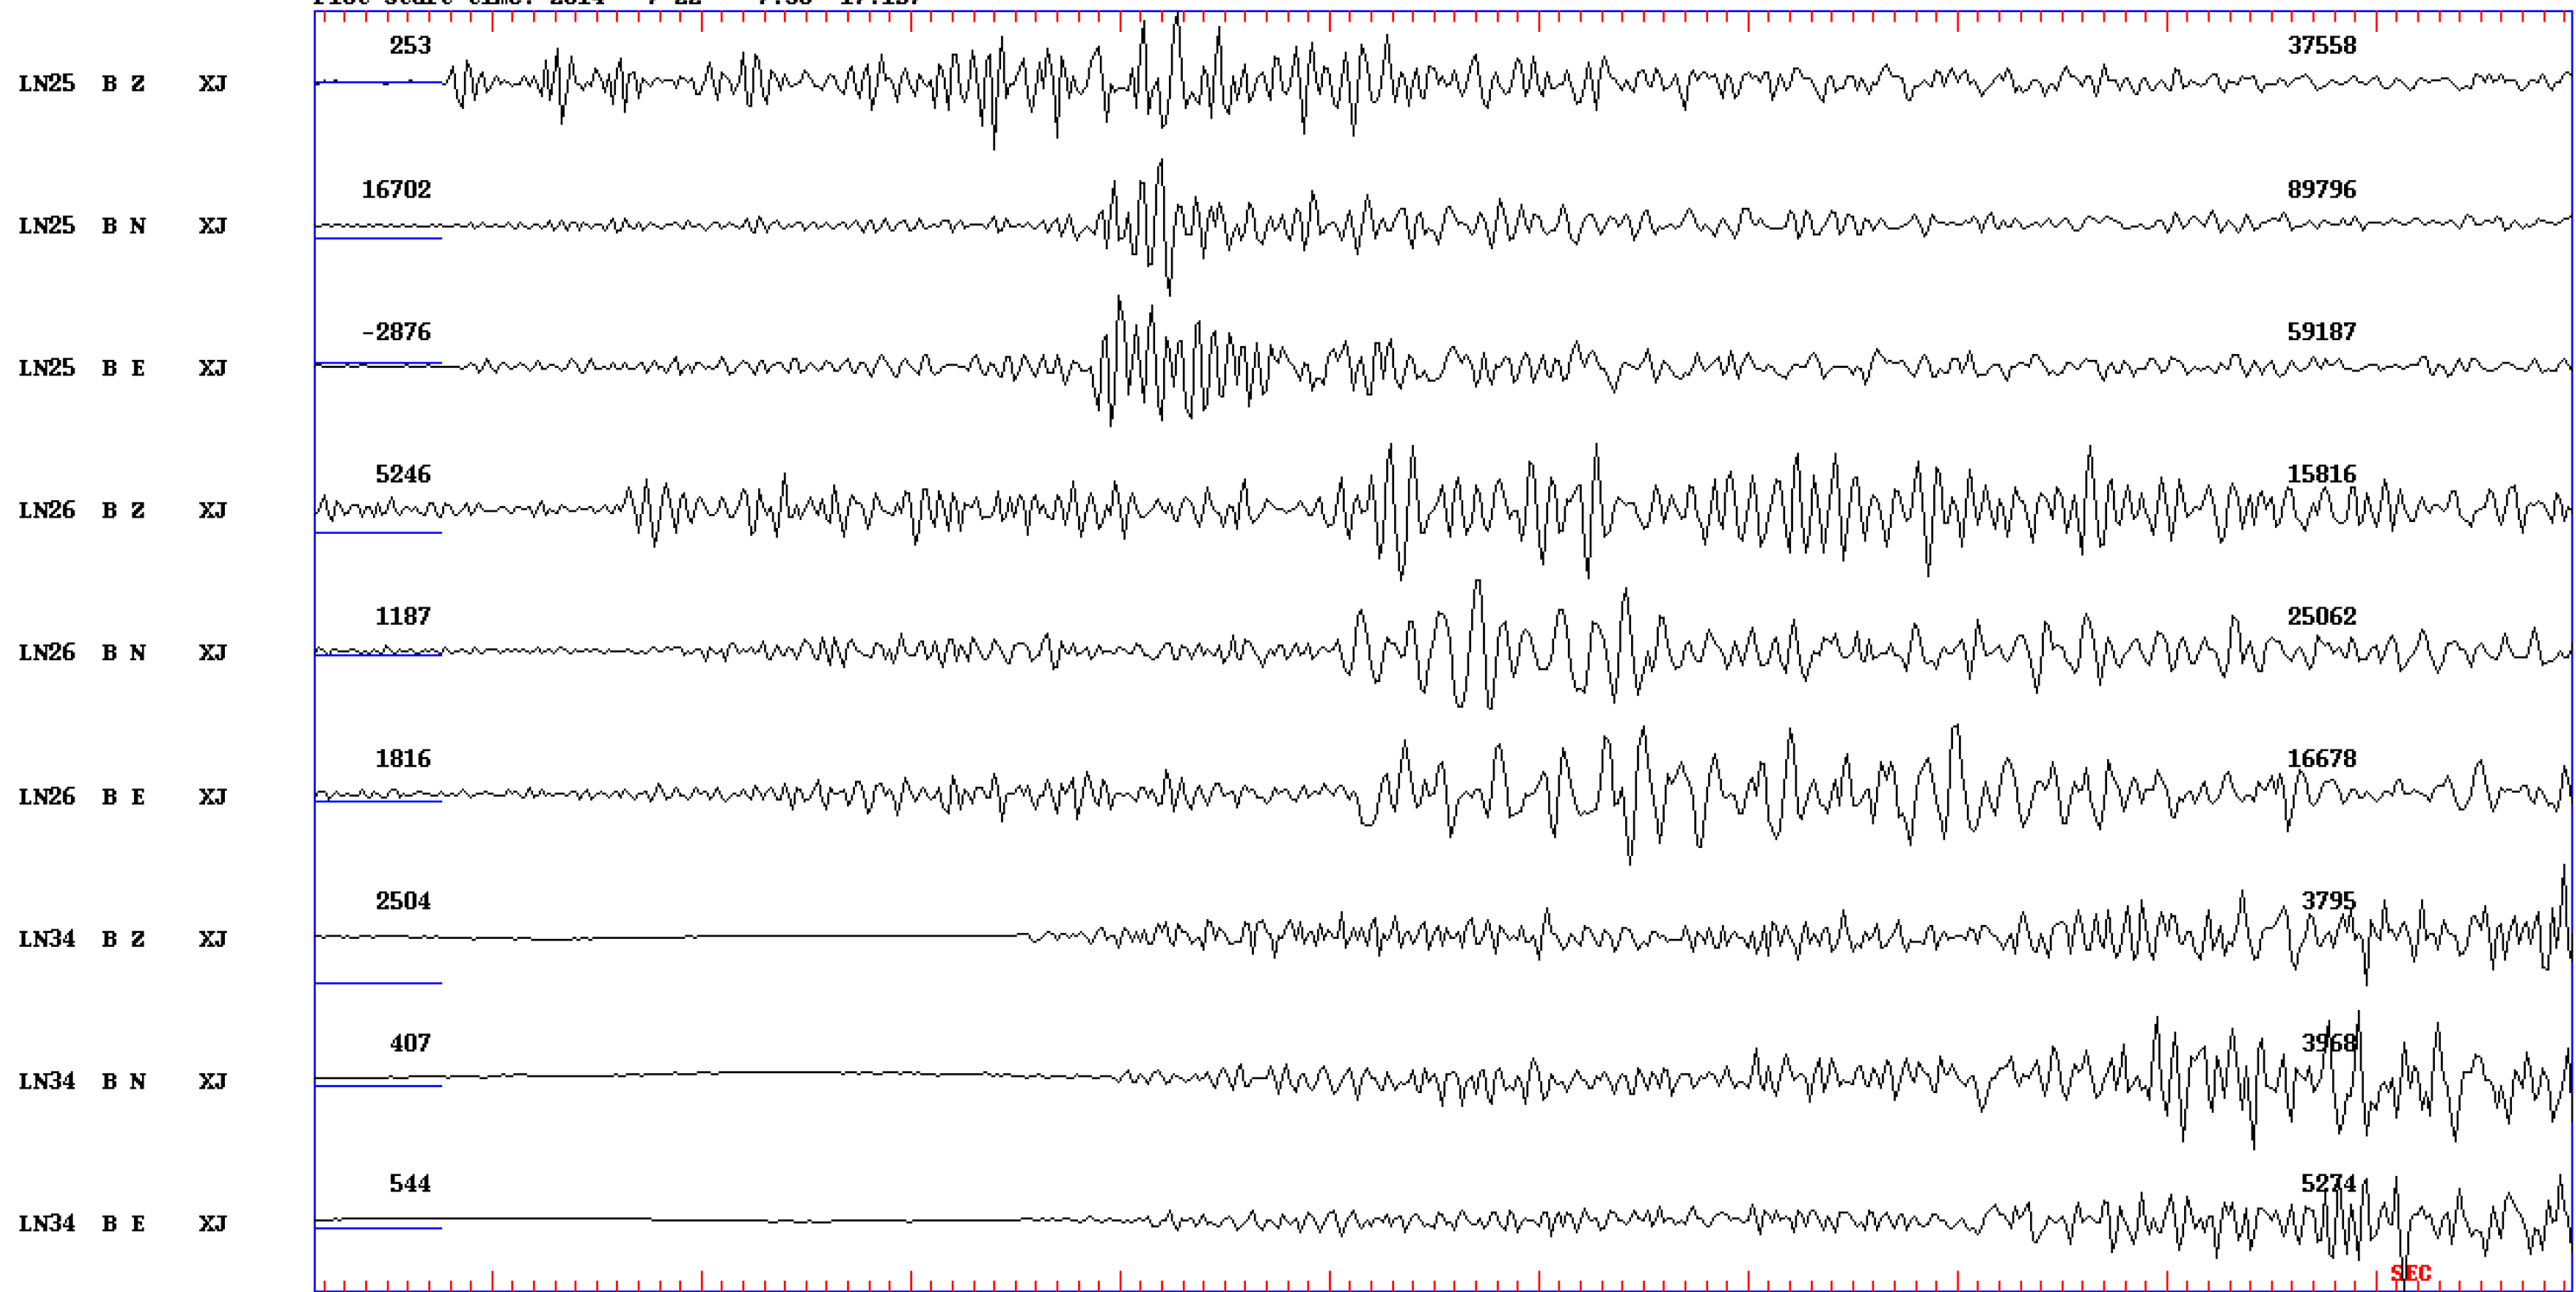

2014 722 737 58.0 L

Plot start time: 2014 7 22 7:38 17.157

Event # 165

38m18 19 20 21 22 23 24 25 26 27

SEC

2014 722 737 58.0 L

Plot start time: 2014 7 22 7:38 17.611

Event # 165

26

2

2014 722 737 58.0 L

Plot start time: 2014 7 22 7:38 28.028

Event # 165

30 32 34 36 38 40 42 44 46 48 50 52 SEC

2014 722 737 58.0 L

Plot start time: 2014 7 22 7:38 24.539

40

42

44

2014 722 737 58.0 L

Plot start time: 2014 7 22 7:38 19.397

Event # 165

35m 20 22 24 26 28 30 32 34 36 38 40 42 SEC

2014 722 737 58.0 L

Plot start time: 2014 7 22 7:38 21.644

Event # 165

38m22 23 24 25 26 27 28 29 30 31 32 33 34 35

2014 722 737 58.0 L

Plot start time: 2014 7 22 7:38 24.179

Event # 165

38m25

30