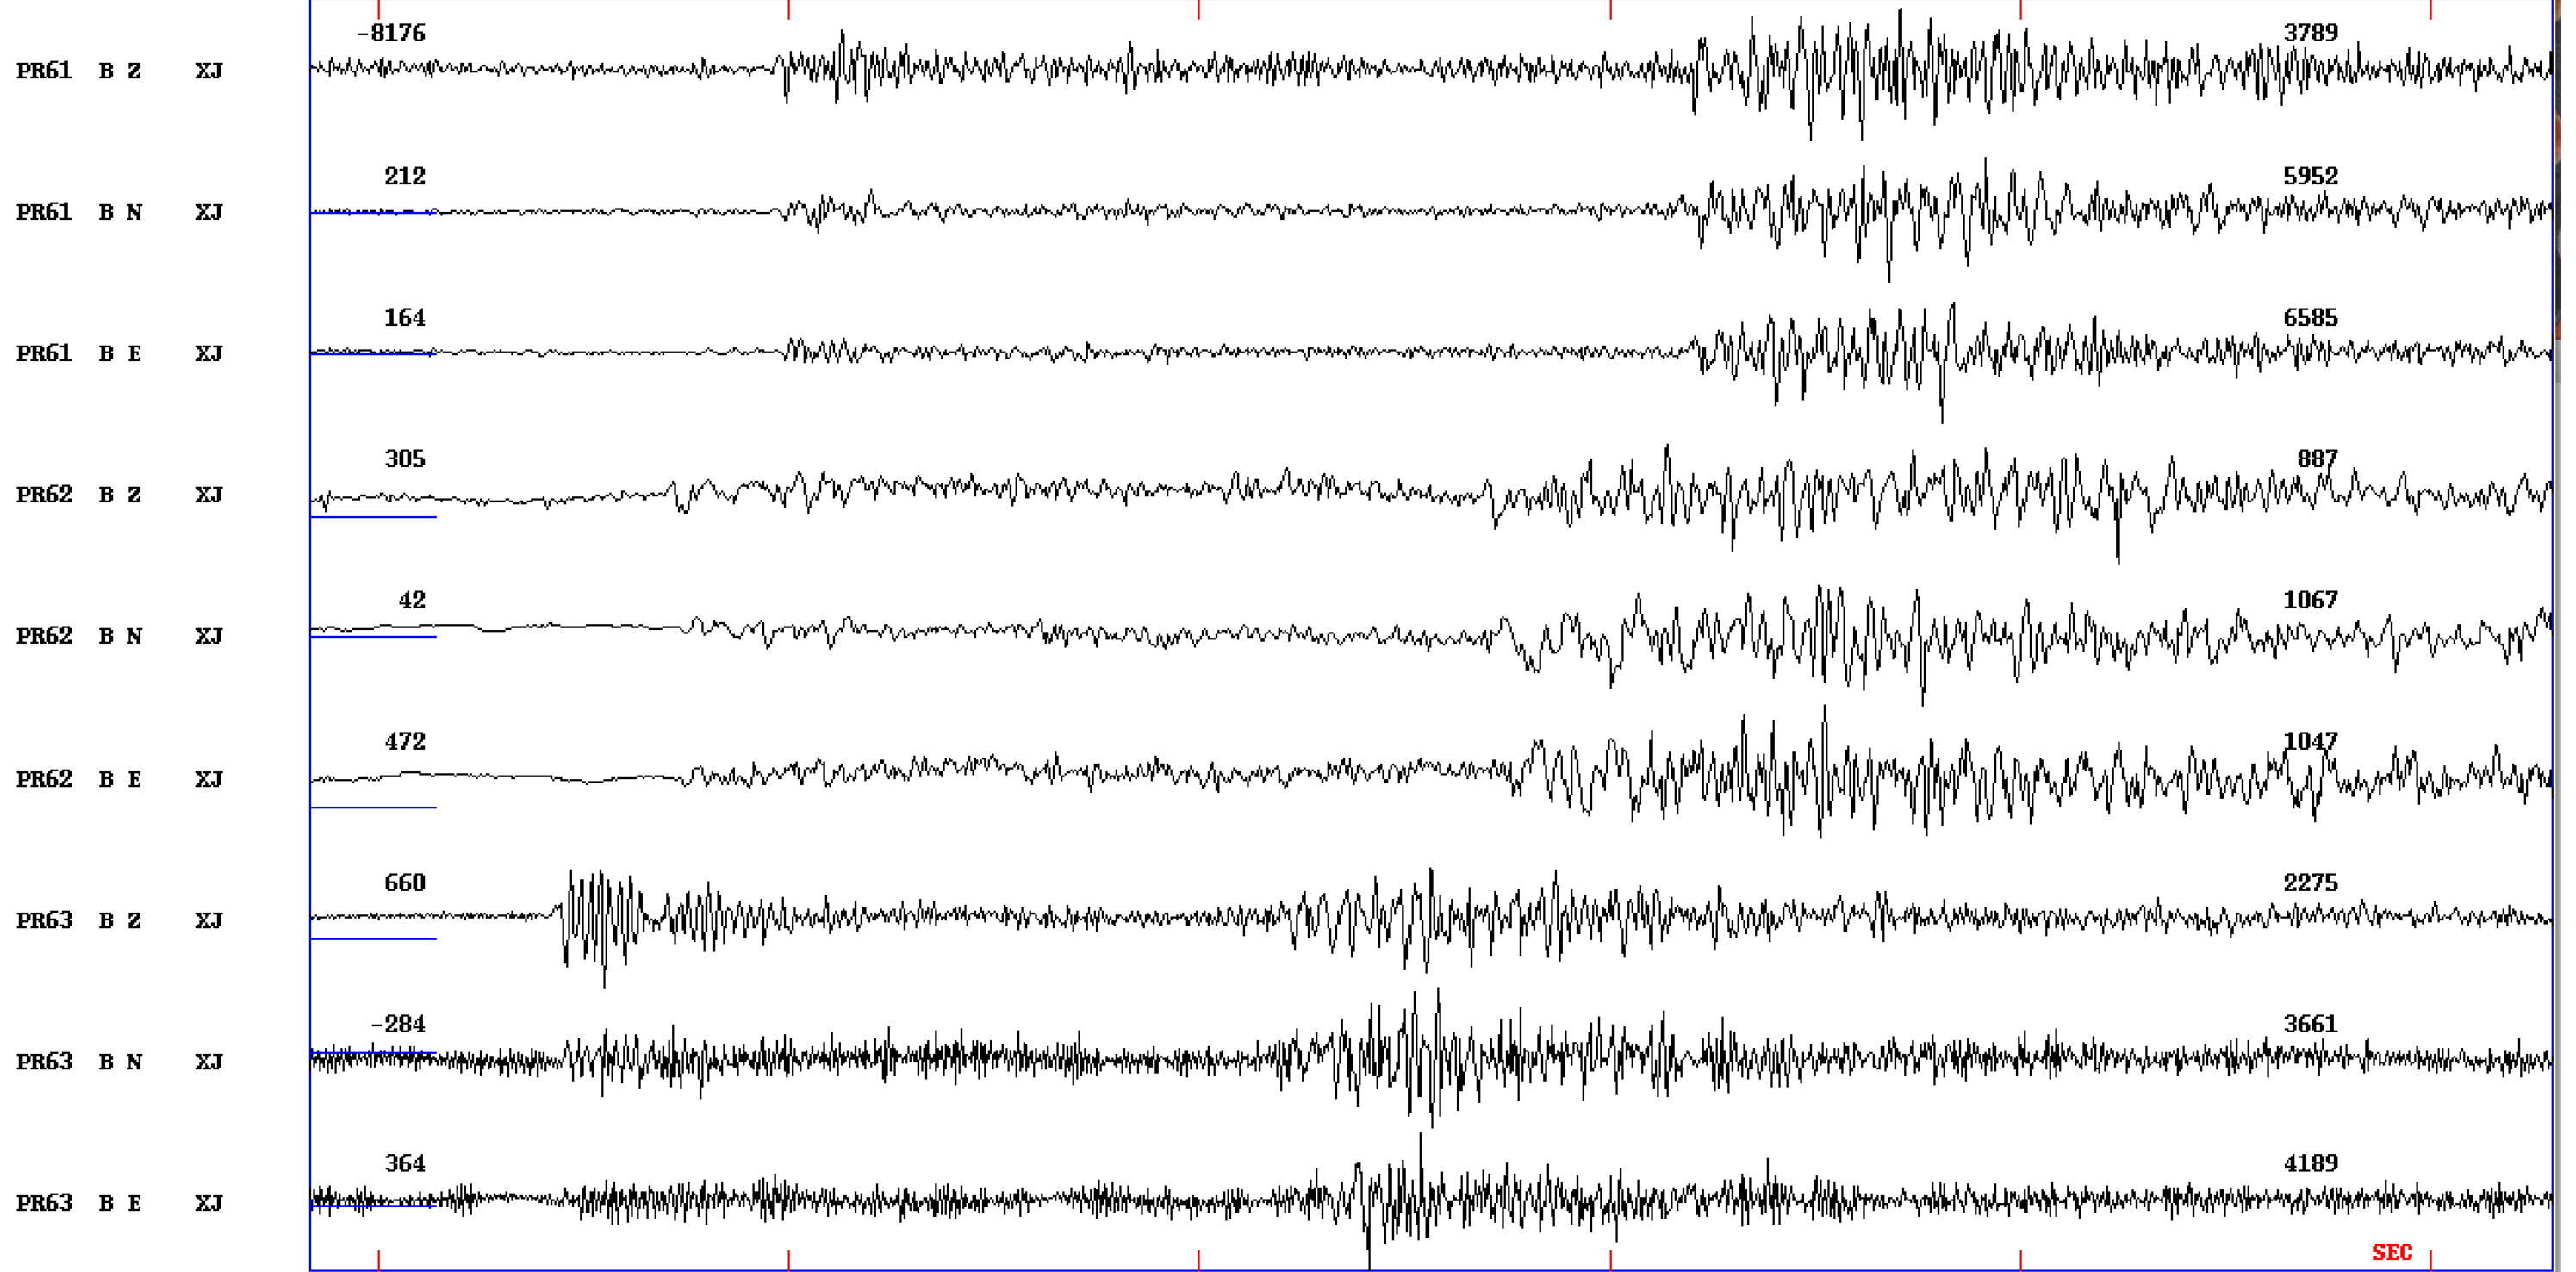

26

2

2014 722 737 58.0 L

Plot start time: 2014 7 22 7:38 28.028

Event # 165

30 32 34 36 38 40 42 44 46 48 50 52 SEC

2014 722 737 58.0 L

Plot start time: 2014 7 22 7:38 24.539

40

42

44

2014 722 737 58.0 L

Plot start time: 2014 7 22 7:38 19.397

Event # 165

35m 20 22 24 26 28 30 32 34 36 38 40 42 SEC

2014 722 737 58.0 L

Plot start time: 2014 7 22 7:38 21.644

Event # 165

38m22 23 24 25 26 27 28 29 30 31 32 33 34 35

2014 722 737 58.0 L

Plot start time: 2014 7 22 7:38 24.179

Event # 165

38m25

30

35

40

45

50

SEC

2014 722 737 58.0 L

Plot start time: 2014 7 22 7:38 18.737