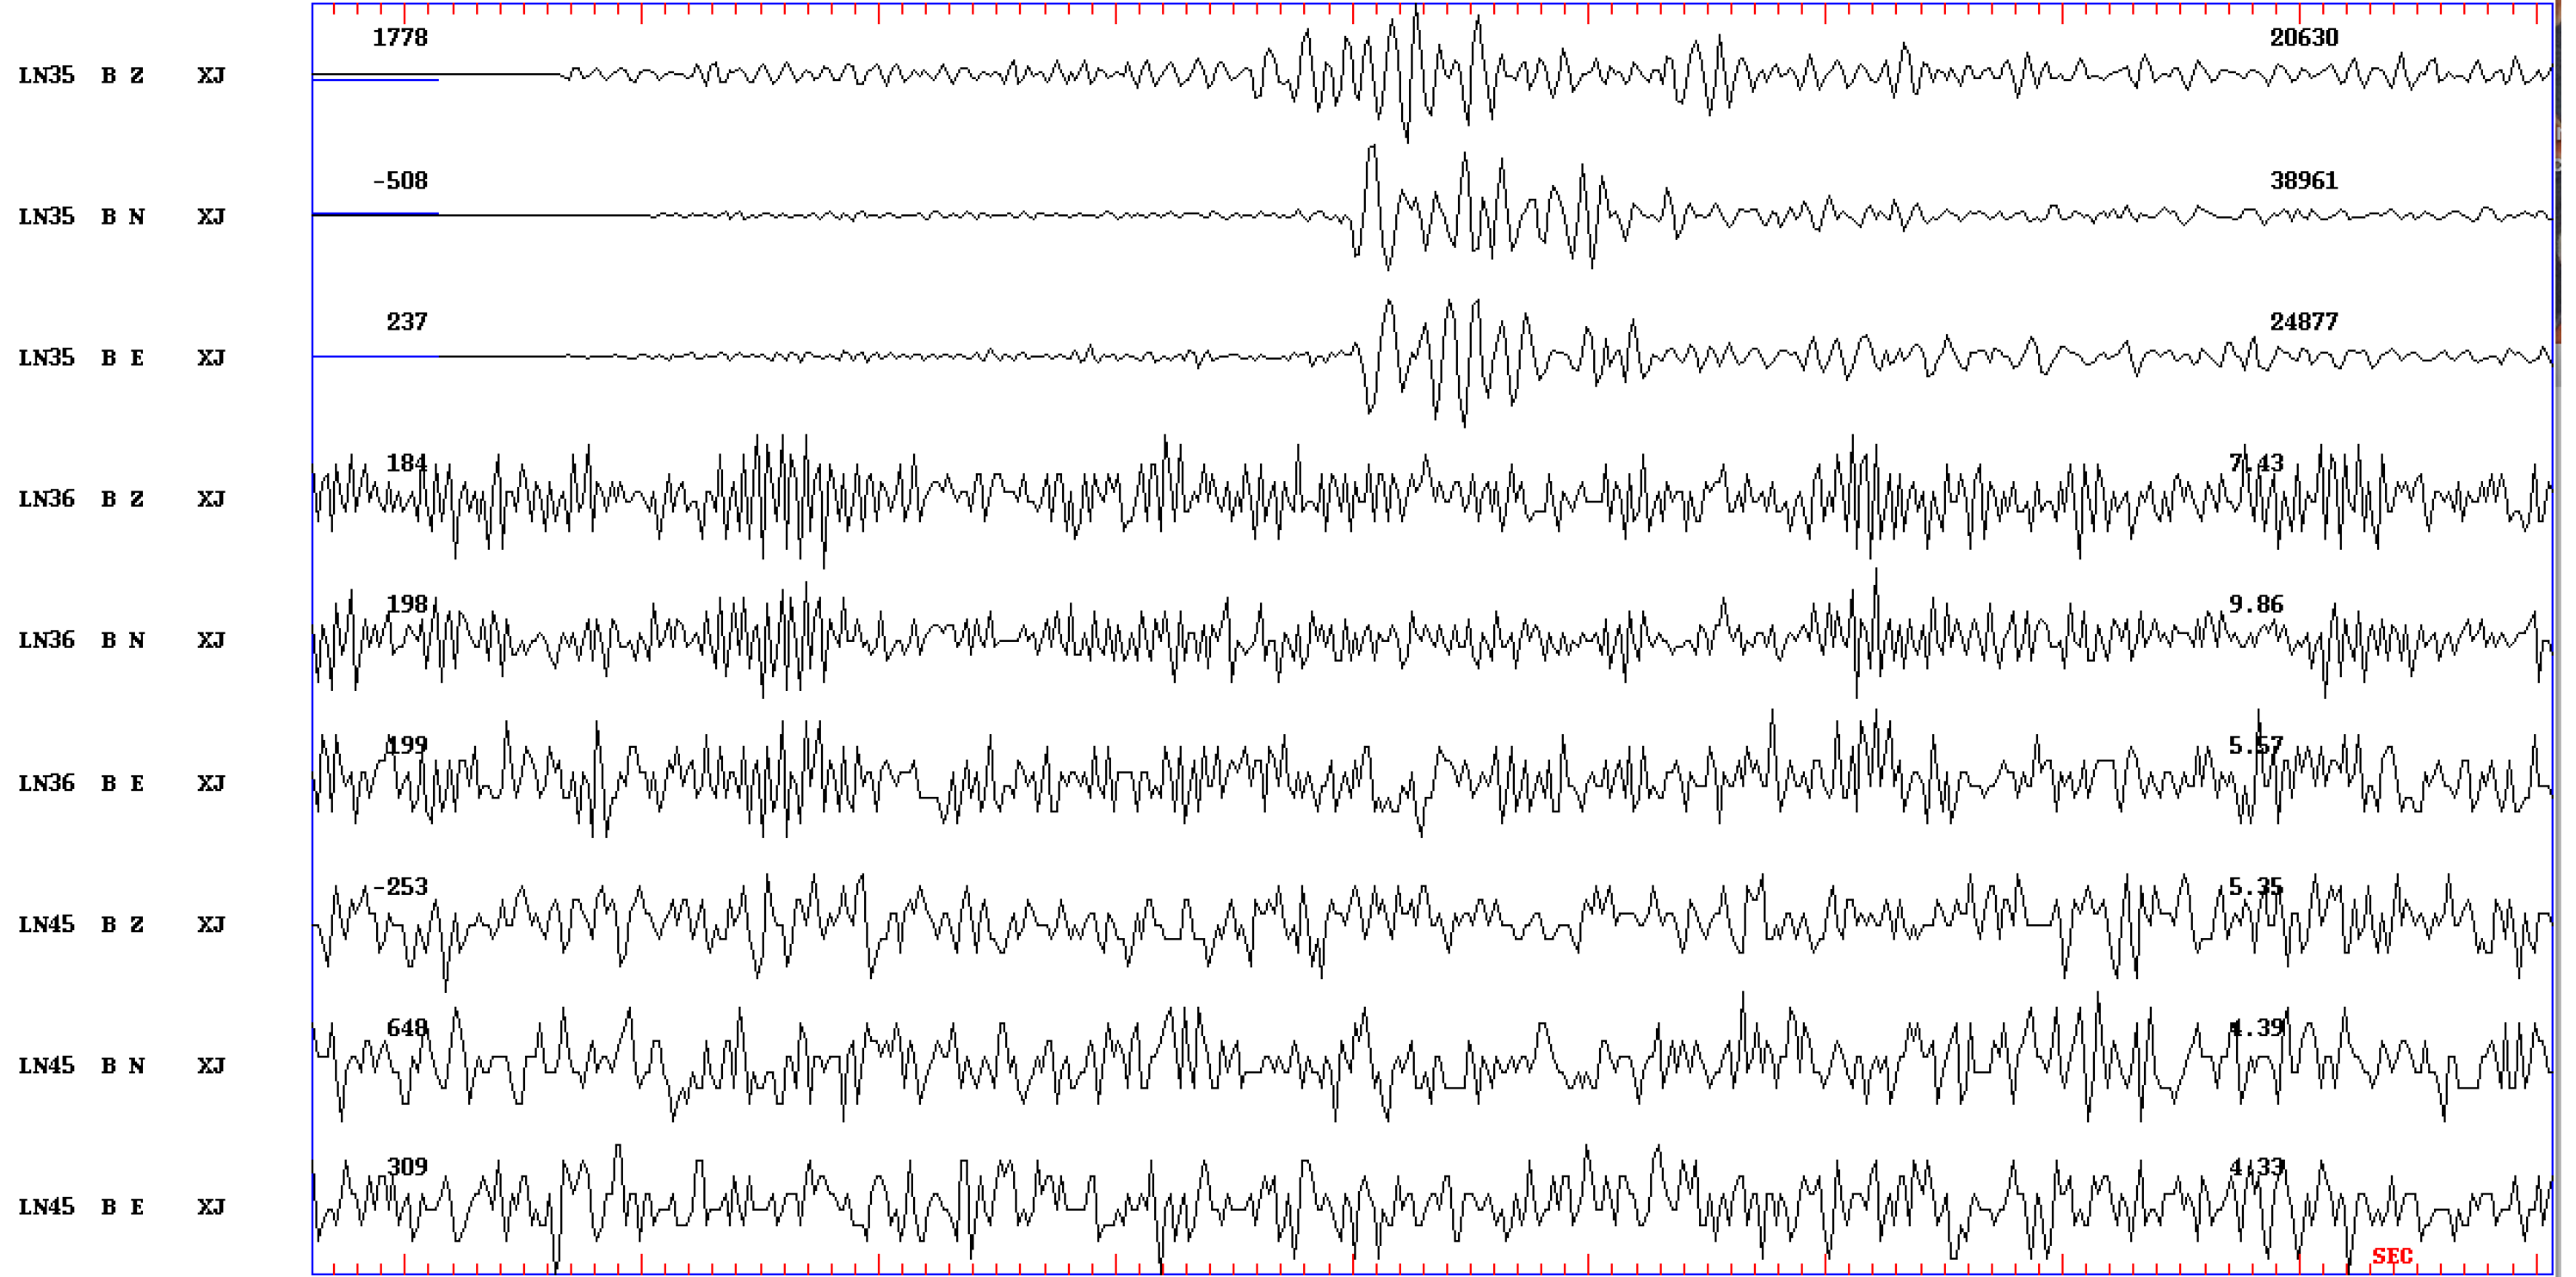

2014 722 737 58.0 L

Plot start time: 2014 7 22 7:38 17.157

Event # 165

38m18 19 20 21 22 23 24 25 26 27

SEC

2014 722 737 58.0 L

Plot start time: 2014 7 22 7:38 17.611

Event # 165

26

2

2014 722 737 58.0 L

Plot start time: 2014 7 22 7:38 28.028

Event # 165

30 32 34 36 38 40 42 44 46 48 50 52 SEC

2014 722 737 58.0 L

Plot start time: 2014 7 22 7:38 24.539

40

42

44

2014 722 737 58.0 L

Plot start time: 2014 7 22 7:38 19.397

Event # 165

35m 20 22 24 26 28 30 32 34 36 38 40 42 SEC

2014 722 737 58.0 L

Plot start time: 2014 7 22 7:38 21.644

Event # 165

38m22 23 24 25 26 27 28 29 30 31 32 33 34 35

2014 722 737 58.0 L

Plot start time: 2014 7 22 7:38 24.179

Event # 165

38m25

30