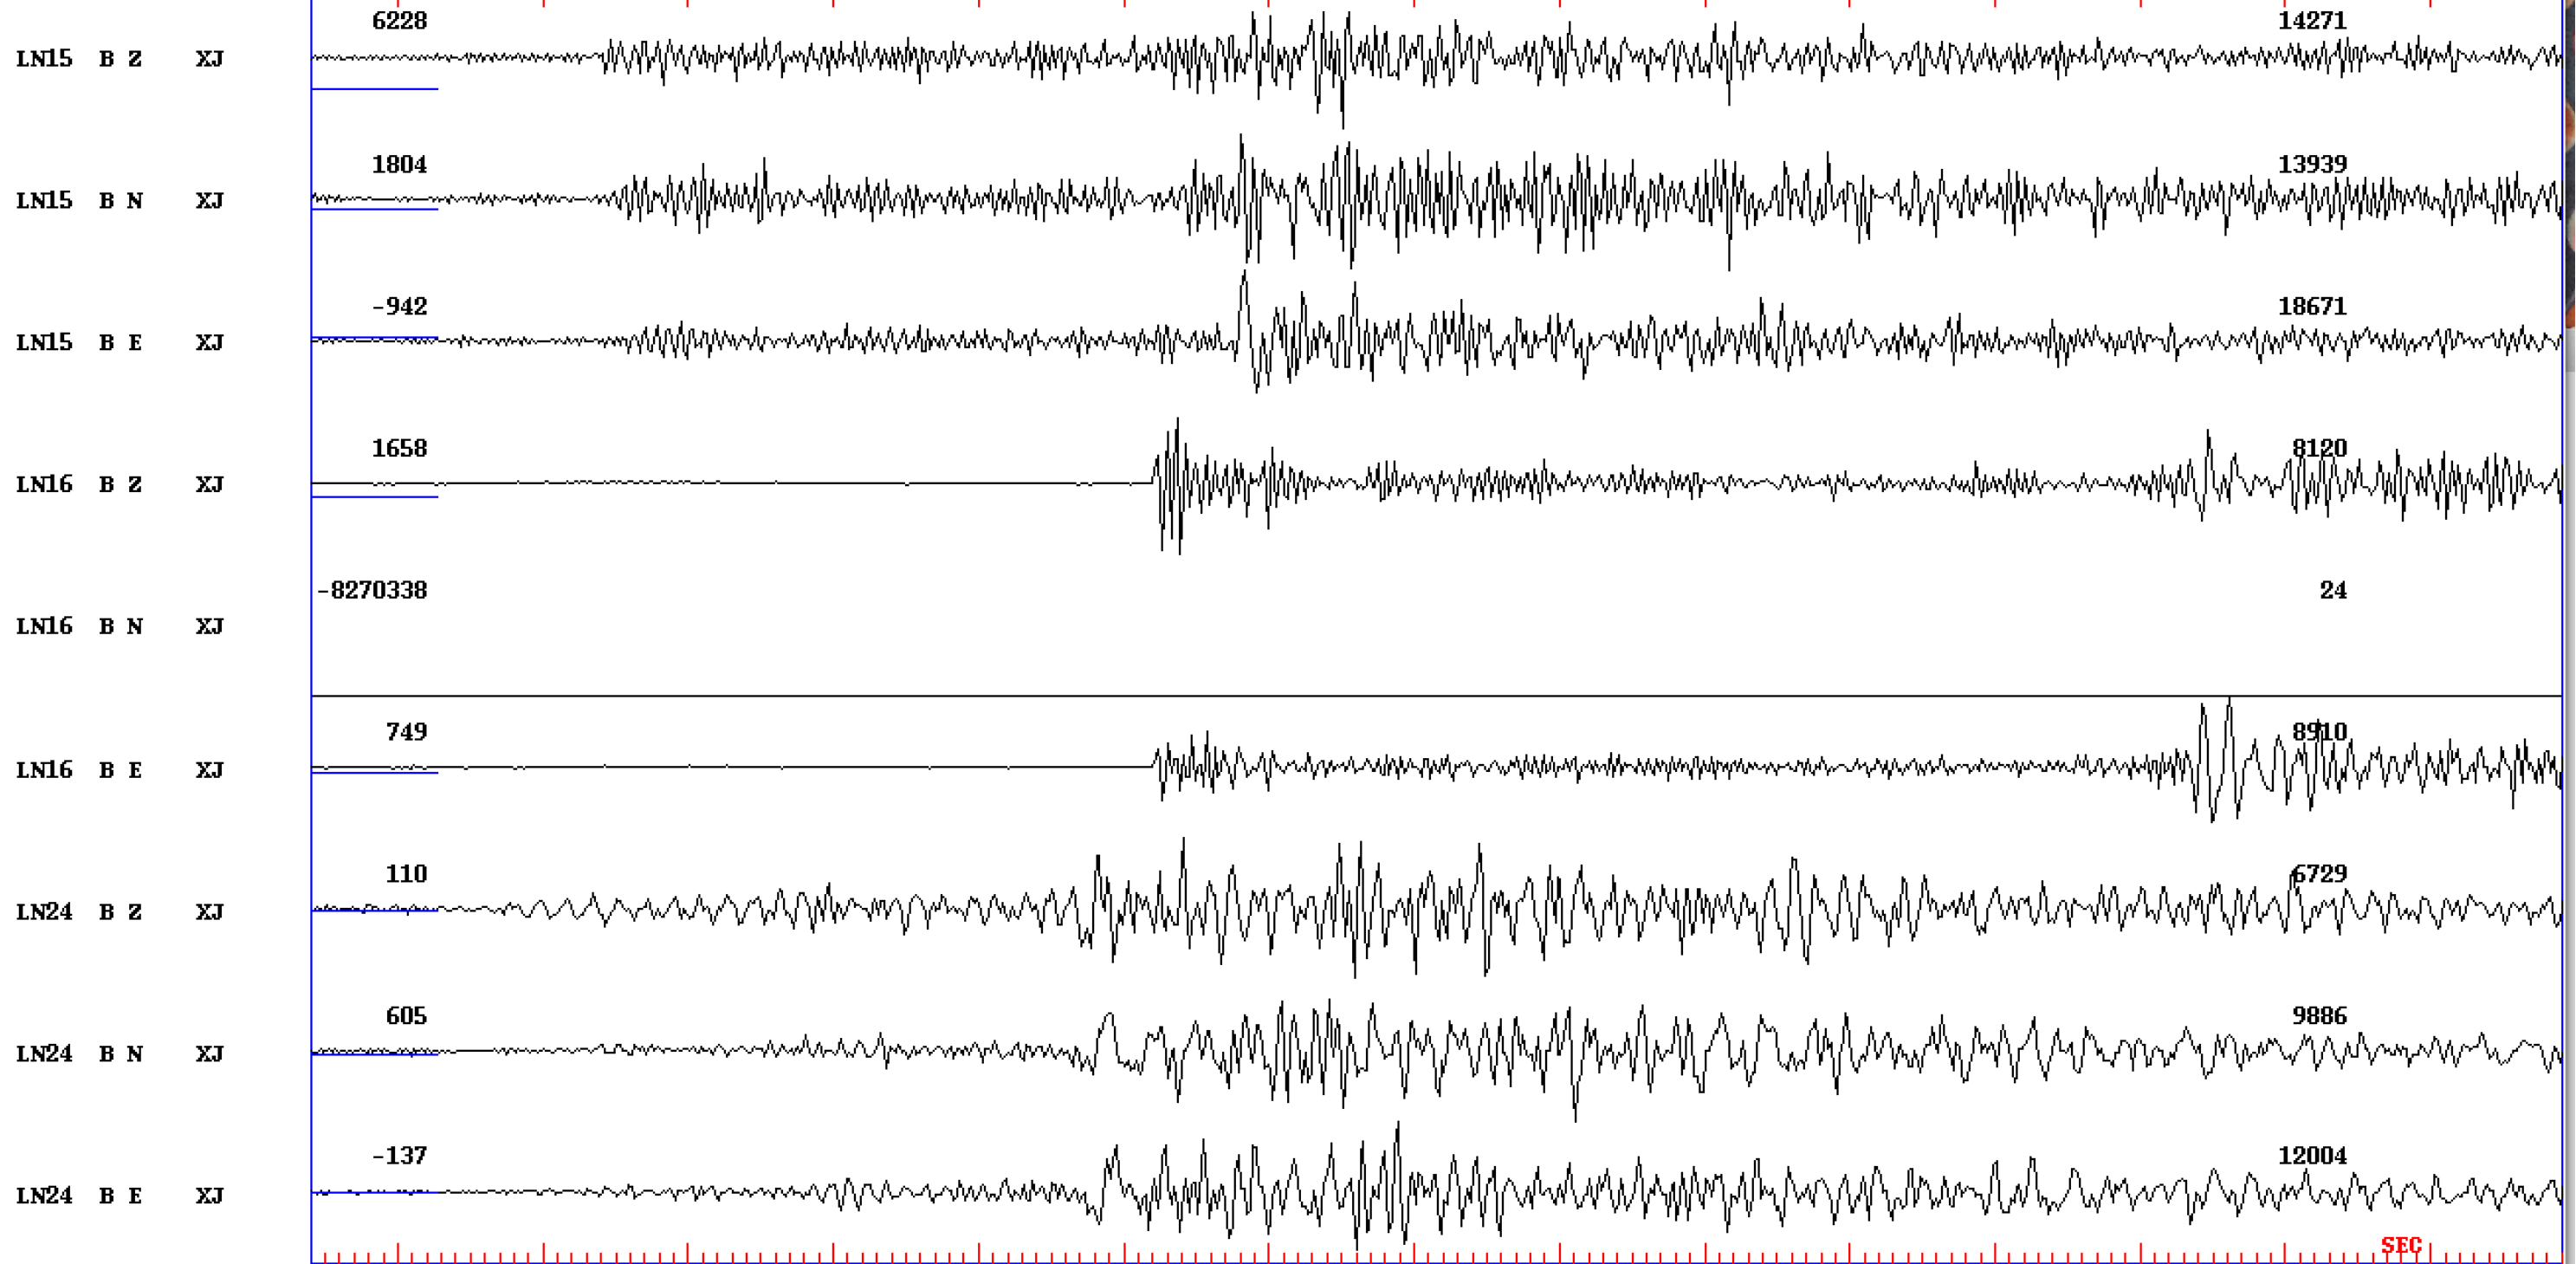

2014 722 737 58.0 L

Plot start time: 2014 7 22 7:38 22.055

Event # 165

38m23 24 25 26 27 28 29 30 31 32 33 34 35 36

SEC

2014 722 737 58.0 L

Plot start time: 2014 7 22 7:38 18.409

Event # 165

2014 722 737 58.0 L

Plot start time: 2014 7 22 7:38 17.157

Event # 165

38m18 19 20 21 22 23 24 25 26 27

SEC

2014 722 737 58.0 L

Plot start time: 2014 7 22 7:38 17.611

Event # 165

26

2

2014 722 737 58.0 L

Plot start time: 2014 7 22 7:38 28.028

Event # 165

30 32 34 36 38 40 42 44 46 48 50 52 SEC

2014 722 737 58.0 L

Plot start time: 2014 7 22 7:38 24.539

Plot start time: 2014 7 22 7:38 21.644

Event # 165

38m22 23 24 25 26 27 28 29 30 31 32 33 34 35

2014 722 737 58.0 L

Plot start time: 2014 7 22 7:38 24.179

Event # 165

38m25

30