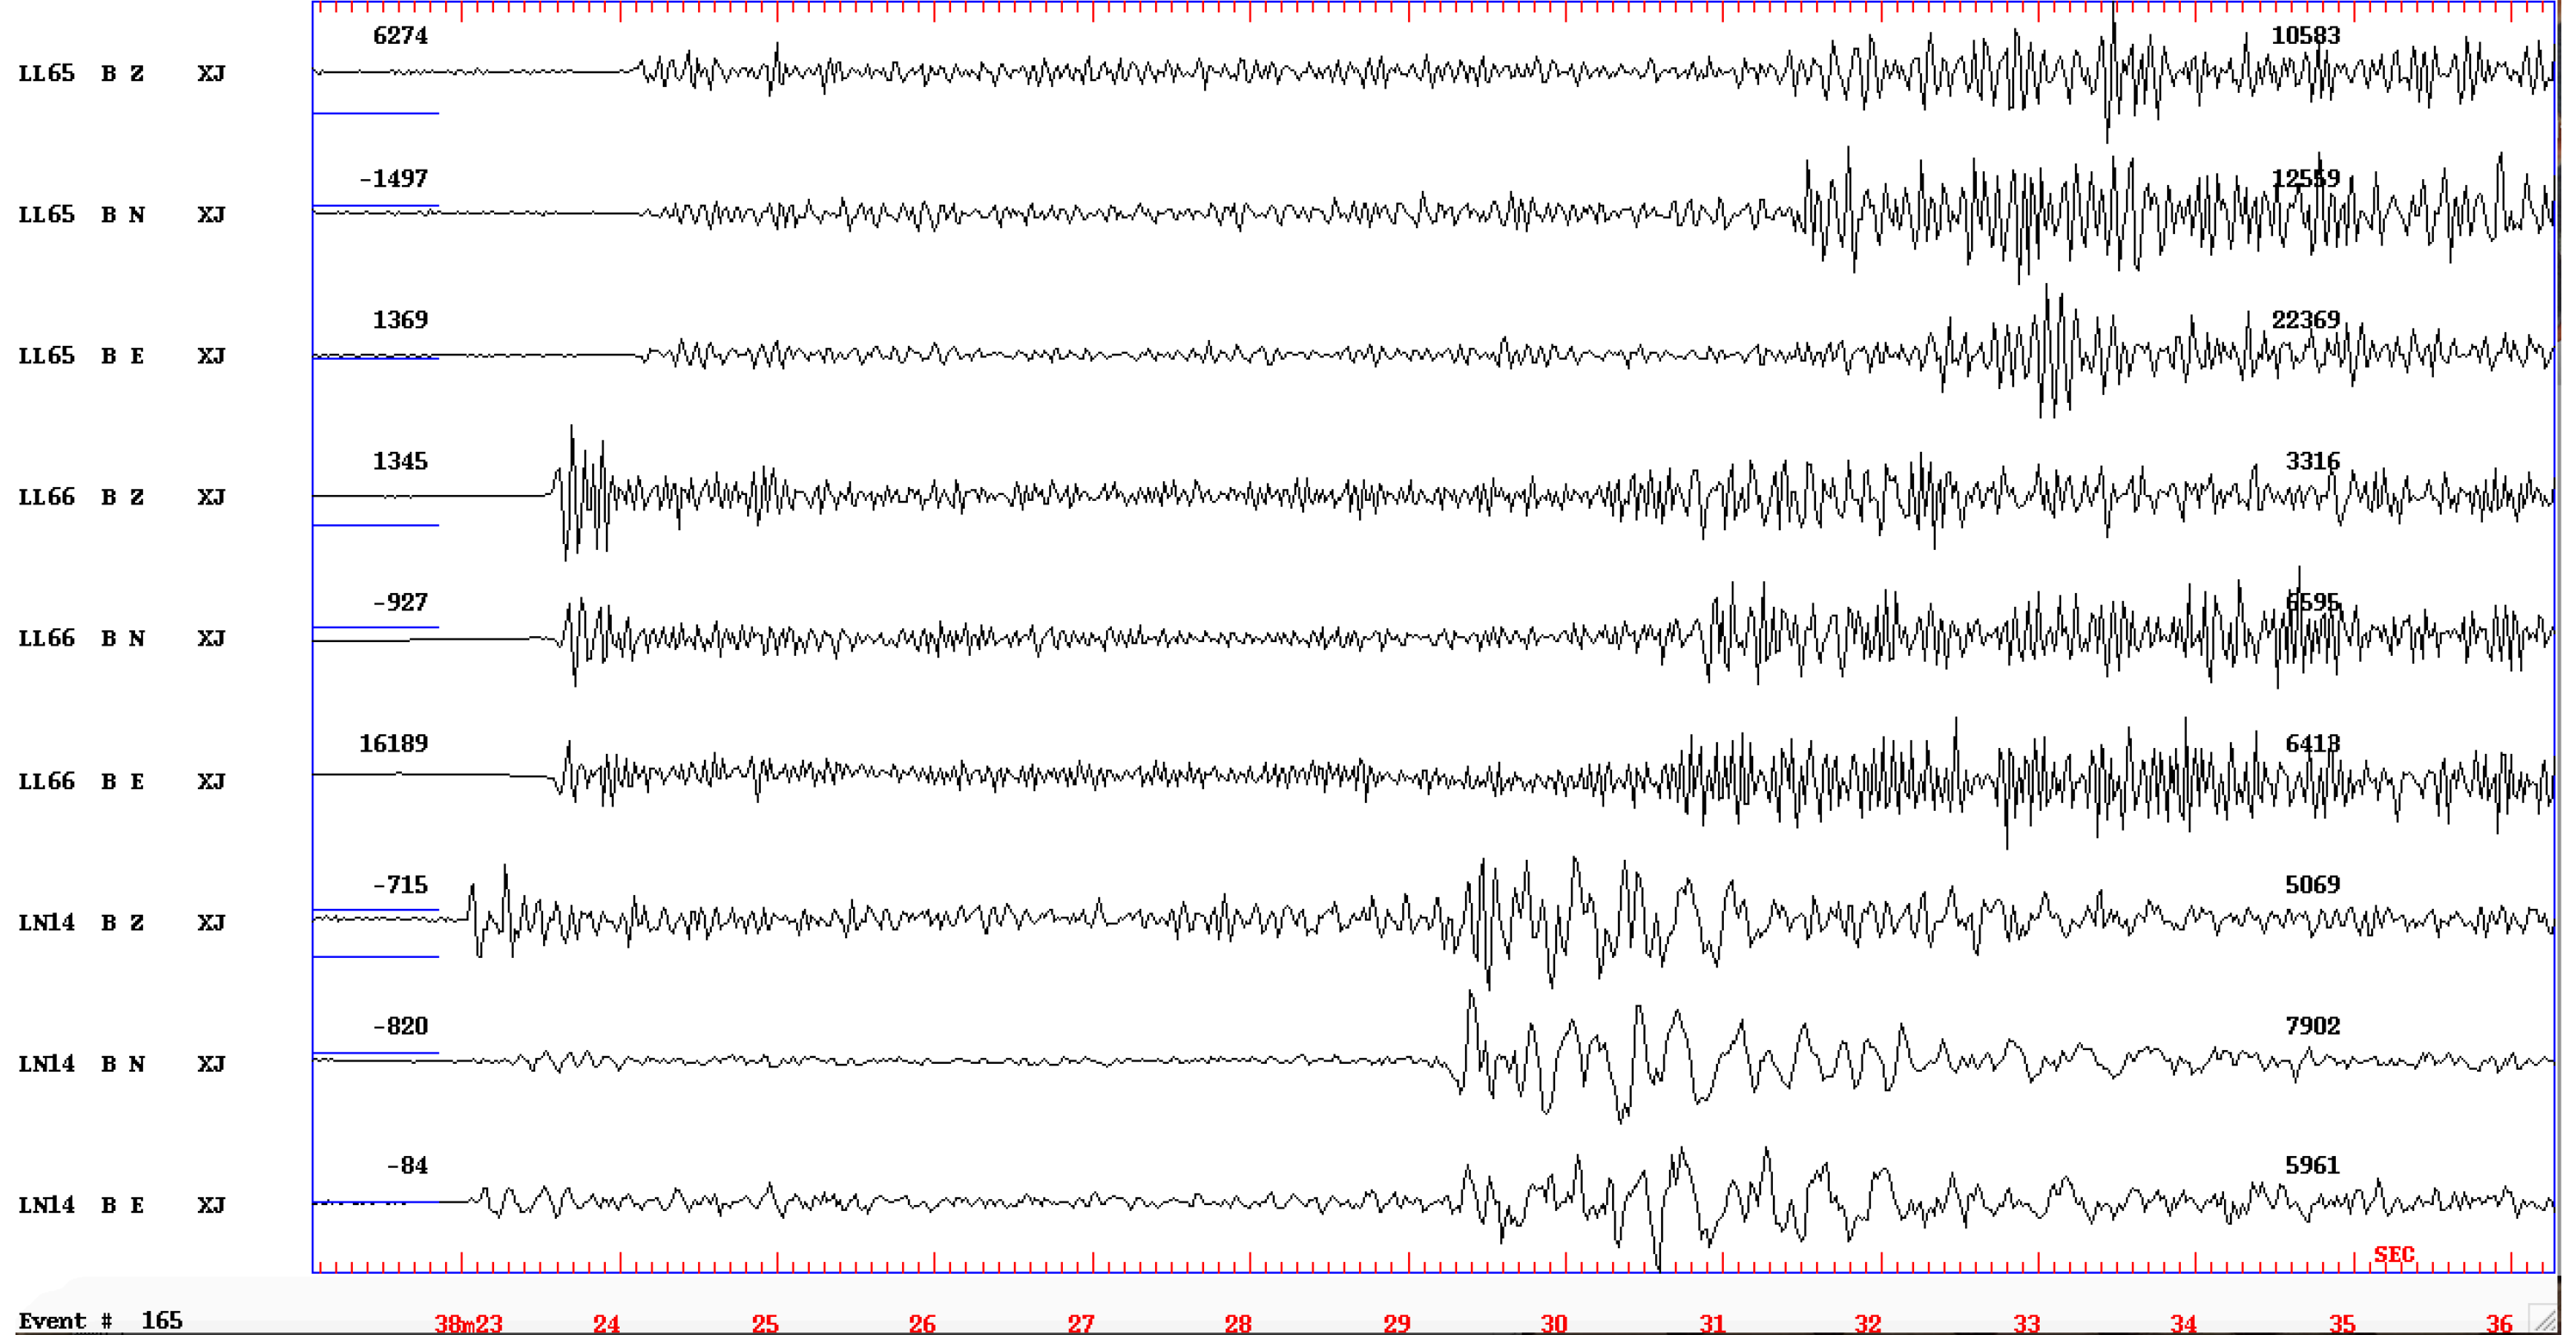

2014 722 737 58.0 L

Plot start time: 2014 7 22 7:38 22.055

Event # 165

38m23 24 25 26 27 28 29 30 31 32 33 34 35 36

SEC

2014 722 737 58.0 L

Plot start time: 2014 7 22 7:38 18.409

Event # 165

2014 722 737 58.0 L

Plot start time: 2014 7 22 7:38 17.157

Event # 165

38m18 19 20 21 22 23 24 25 26 27

SEC

2014 722 737 58.0 L

Plot start time: 2014 7 22 7:38 17.611

Event # 165

26

2

2014 722 737 58.0 L

Plot start time: 2014 7 22 7:38 28.028

Event # 165

30 32 34 36 38 40 42 44 46 48 50 52 SEC

2014 722 737 58.0 L

Plot start time: 2014 7 22 7:38 24.539

Plot start time: 2014 7 22 7:38 21.644

Event # 165

38m22 23 24 25 26 27 28 29 30 31 32 33 34 35

2014 722 737 58.0 L

Plot start time: 2014 7 22 7:38 24.179

Event # 165

38m25

30